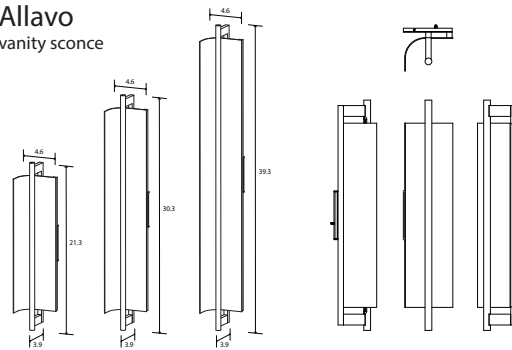

matte white, walnut

matte white

Allavo
vanity sconce

Allavo 22 dimensions: 21.3" x 4.6" x 3.9"
 Allavo 31 dimensions: 30.3" x 4.6" x 3.9"
 Allavo 40 dimensions: 39.3" x 4.6" x 3.9"
 Allavo 22/31 weight: 2 lb
 Allavo 40 weight: 3 lb
 Light source: integrated LED
 Allavo 22 light output: 780 Lumens (source)
 Allavo 31 light output: 1170 Lumens (source)
 Allavo 40 light output: 1560 Lumens (source)
 Light color options: 2700 K, 3000 K, 3500 K, or 4000 K
 Color accuracy: 90+ CRI
 Allavo 22 power usage: 11 W
 Allavo 31 power usage: 16 W
 Allavo 40 power usage: 21 W
 Fixture is interchangeable for left and right placement
 Dimmable (see options below)
 Specifications subject to change
 Driver location: must be housed in J-box
 Allavo 22 driver dimensions: 2.63" x 1.25" x 0.8", included
 Allavo 31 driver dimensions: 3.0" x 1.0" x 1.5", included
 Allavo 40 driver dimensions: 2.82" x 2.5" x 1.2", included
 The Allavo can be oriented as a vertical sconce or horizontal sconce. When oriented vertically, a right or left orientation can be achieved by flipping the fixture vertically.

Allavo part # 03-250-

Size

22"
31"
40"

Metal Finish

matte black (CM-085) exterior
with matte white reflector
matte white (CM-107) exterior
with matte white reflector

Wood Finish

walnut (CM-001)
dark stained walnut (CM-002)
white washed oak (CM-095)