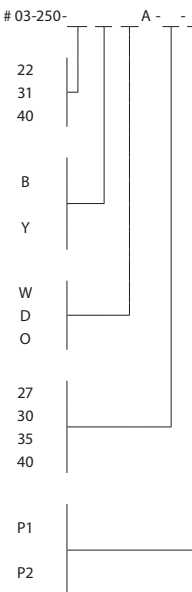

matte white, walnut

matte white

Allavo
vanity sconce

Allavo 22 dimensions: 21.3" x 4.6" x 3.9"
 Allavo 31 dimensions: 30.3" x 4.6" x 3.9"
 Allavo 40 dimensions: 39.3" x 4.6" x 3.9"
 Allavo 22/31 weight: 2 lb
 Allavo 40 weight: 3 lb
 Light source: integrated LED
 Allavo 22 light output: 780 Lumens (source)
 Allavo 31 light output: 1170 Lumens (source)
 Allavo 40 light output: 1560 Lumens (source)
 Light color options: 2700 K, 3000 K, 3500 K, or 4000 K
 Color accuracy: 90+ CRI
 Allavo 22 power usage: 11 W
 Allavo 31 power usage: 16 W
 Allavo 40 power usage: 21 W
 Fixture is interchangeable for left and right placement
 Dimmable (see options below)
 Specifications subject to change
 Driver location: must be housed in J-box
 Allavo 22 driver dimensions: 2.63" x 1.25" x 0.8", included
 Allavo 31 driver dimensions: 3.0" x 1.0" x 1.5", included
 Allavo 40 driver dimensions: 2.82" x 2.5" x 1.2", included
 The Allavo can be oriented as a vertical sconce or horizontal sconce. When oriented vertically, a right or left orientation can be achieved by flipping the fixture vertically.

Lamping

2700 K LED
3000 K LED
3500 K LED
4000 K LED

Driver

120 V AC input voltage
TRIAC, ELV & 0-10 V dimming
277 V AC input voltage
TRIAC, ELV & 0-10 V dimming

Includes

brushed aluminum (CM-006)

Cerno's product development team prioritized the utility of the Allavo vanity, while not ignoring the importance of the aesthetic. Drawing from our experience with product photography, we knew that a large diffuse light source was the key to achieving our goal. The novel design uses indirect lighting that bounces off a curved metal surface. Cerno's signature use of wood is integrated seamlessly into a design we believe harmonizes usefulness and beauty.