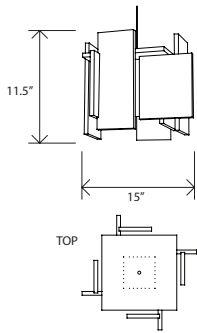

Abeo
pendant

- Dimensions - 15" Ø - 11.5" H
- Solid wood, frosted polymer (CM-024)
- Product weight - 7 lbs
- Energy efficient LED light source
- Light output - 1250 Lumens
- Light color - 2700 K (warm)
- Color accuracy - 90+ CRI
- Power usage - 13W
- Dimmable (use TRIAC or ELV dimmer)
- Must use included external LED driver
- Extended canopy included, required to house LED driver: 3.25" x 2.25" x 1.25"
- See page 36 for more canopy information
- 6' drop length, field adjustable
- Suitable for a sloped ceiling
- Wood grain will vary
- Specifications subject to change

MATERIAL & FINISH OPTIONS

Abeo part # 06 - 190 -

Wood Body:

- walnut (CM-001) W
- dark stained walnut (CM-002) D

Alternate input voltages available

Non-pictured finish option

Dark Stained Walnut (CM-002)

©2016 Cerno, L.L.C. All Rights Reserved. The Cerno graphic is a registered trademark of cerno, L.L.C. Cerno reserves the right to change specifications for product improvements without notification.