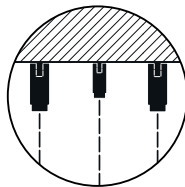

cULus listed

Product Data

Fixing System

Ceiling Suspended Split

Ceiling Suspended Split
Fixing System Screw with 3 split cables and 1 main cable, total length of 78.74" or 157.48"
(black or alu)
Min. distance of shade to ceiling is 19.70"

Ceiling Suspended Straight

Ceiling Suspended Straight
Fixing System Screw with 3 cables of 78.74" or 157.48" (black or alu)
Min. distance of shade to ceiling is 3.90"

⚠ If installing on suspended ceiling, verify load capacity prior to installation.