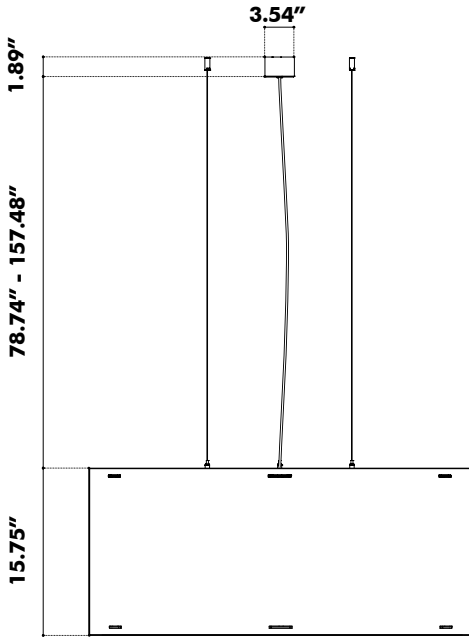

BuzziTrom M

Straight