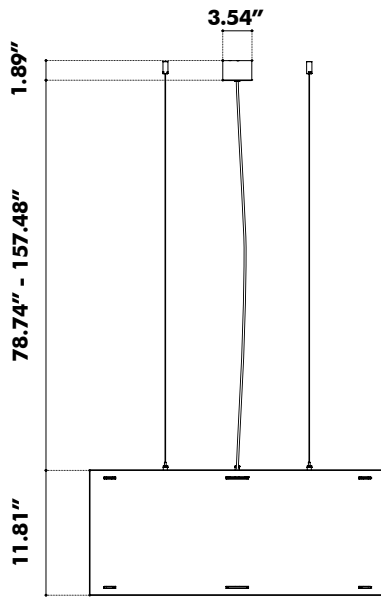

Dimensions

BuzziTrom S

Straight