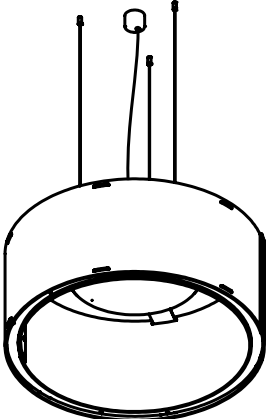

Product Specification Sheet

BuzziTrom 120-277V

— By BuzziSpace Studio

Functional lighting with acoustic power

BuzziTrom is the first functional acoustic lighting solution crafted from a dual layer of felt that works on speech and high-tones. Along with an integrated LED disk, this acoustic lighting pendant houses an enclosed 4 cm air cavity that ensures maximum acoustic performance. Its cylindrical design traps sound waves within the radius of its frame; meanwhile, the exterior helps to diffuse sound energy.

The Family

Sizes

BuzziTrom S

BuzziTrom M

BuzziTrom L

Lighting Unit

LED Disk
Ø 470

Required order information

Lighting specifications

BuzziTrom S

Lighting Unit	Voltage	Wattage	Light Output Luminaire	Efficacy (Lm/W)	CRI	Dimming	Color Temperature	UGR	Standard (stock) On request (>LT)	Color Power Cable	Color Ceiling Canopy	Color Metal Frame	Fabric Collection	Fabric Color	Bicolor	Mounting Option
LED Disk Ø470	120-277V	35W	2545 Lm	73	90	1-10V	3000K	22	Standard	Transparent	White	Black	Use color codes below	Use color codes below	Yes/No	Straight or Split 3 cables of 78.74" or 157.48" in Alu or Black