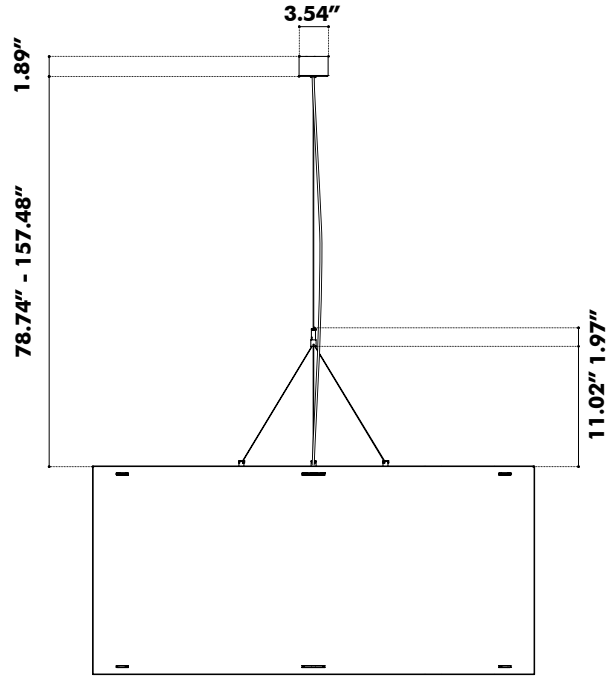

Lighting specifications

BuzziTrom S

Lighting Unit	Voltage	Wattage	Light Output Luminaire	Efficacy (Lm/W)	CRI	Dimming	Color Temperature	UGR	Standard (stock) On request (>LT)	Color Power Cable	Color Ceiling Canopy	Color Metal Frame	Fabric Collection	Fabric Color	Bicolor	Mounting Option
LED Disk Ø470	120-277V	35W	2545 Lm	73	90	1-10V	3000K	22	Standard	Transparent	White	Black	Use color codes below	Use color codes below	Yes/No	Straight or Split 3 cables of 78.74" or 157.48" in Alu or Black

cULus listed

Product Data

Fixing System

Ceiling Suspended Split

Ceiling Suspended Split
Fixing System Screw with 3 split cables and 1 main cable, total length of 78.74" or 157.48"
(black or alu)
Min. distance of shade to ceiling is 19.70"

Ceiling Suspended Straight

Ceiling Suspended Straight
Fixing System Screw with 3 cables of 78.74" or 157.48" (black or alu)
Min. distance of shade to ceiling is 3.90"

⚠ If installing on suspended ceiling, verify load capacity prior to installation.

Split

BuzziTrom M

Straight

Split

BuzziTrom L

Straight

Split

Fabrics