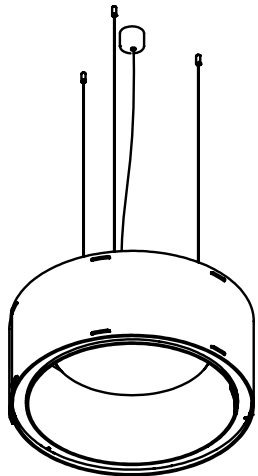

Product Specification Sheet

BuzziTrom 120-277V

— By BuzziSpace Studio

Functional lighting with acoustic power

BuzziTrom is the first functional acoustic lighting solution crafted from a dual layer of felt that works on speech and high-tones. Along with an integrated LED disk, this acoustic lighting pendant houses an enclosed 4 cm air cavity that ensures maximum acoustic performance. Its cylindrical design traps sound waves within the radius of its frame; meanwhile, the exterior helps to diffuse sound energy.

BuzziTrom L

Lighting Unit	Voltage	Wattage	Light Output Luminaire	Efficacy (Lm/W)	CRI	Dimming	Color Temperature	UGR	Standard (stock) On request (>LT)	Color Power Cable	Color Ceiling Canopy	Color Metal Frame	Fabric Collection	Fabric Color	Bicolor	Mounting Option
LED Disk Ø470	120-277V	35W	2545 Lm	73	90	1-10V	3000K	22	Standard	Transparent	White	Black	Use color codes below	Use color codes below	Yes/No	Straight 3 cables of 78.74" or 157.48" in Alu or Black

cULus listed

Product Data

Fixing System

Ceiling Suspended Split

Ceiling Suspended Split
Fixing System Screw with 3 split cables and 1 main cable, total length of 78.74" or 157.48"
(black or alu)
Min. distance of shade to ceiling is 19.70"

Ceiling Suspended Straight

Ceiling Suspended Straight
Fixing System Screw with 3 cables of 78.74" or 157.48" (black or alu)
Min. distance of shade to ceiling is 3.90"

⚠ If installing on suspended ceiling, verify load capacity prior to installation.