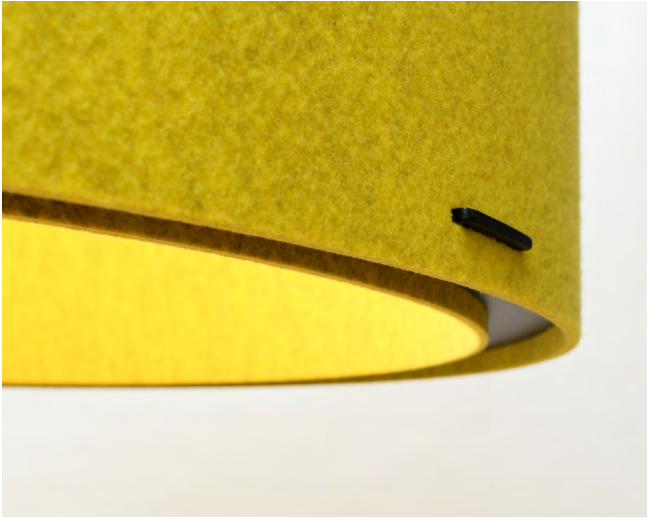

Acoustic Shade

The acoustic shade consists of two layers of BuzziFelt, finished with push buttons in glossy black.

The Light source is wrapped with a felt ring in the same felt color as the inside of the shade.

Bicolor is optional: inside/outside in a different BuzziFelt color.

Diffusion

Attenuation

Mid tone

High tone