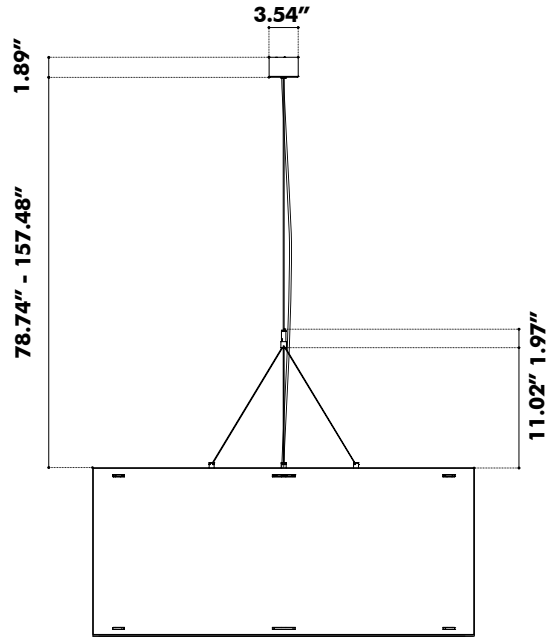

Lighting specifications

BuzziTrom S

Lighting Unit	Voltage	Wattage	Light Output Luminaire	Efficacy (Lm/W)	CRI	Dimming	Color Temperature	UGR	Standard (stock) On request (>LT)	Color Power Cable	Color Ceiling Canopy	Color Metal Frame	Fabric Collection	Fabric Color	Bicolor	Mounting Option
LED Disk Ø470	120-277V	35W	2545 Lm	73	90	1-10V	3000K	22	Standard	Transparent	White	Black	Use color codes below	Use color codes below	Yes/No	Straight or Split 3 cables of 78.74" or 157.48" in Alu or Black

Split

BuzziTrom M

Straight

Split

BuzziTrom L

Straight

Split

Fabrics