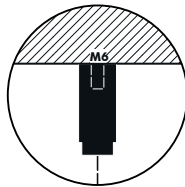

cULus listed

Product Data

Fixing System

Ceiling Suspended Split

Ceiling Suspended Split
Fixing System Screw with 3 split cables and 1 main cable, total length of 78.74" or 157.48"
(black or alu)
Min. distance of shade to ceiling is 19.70"