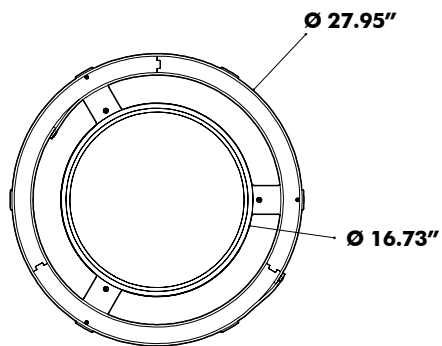

Dimensions

BuzziTrom S

Split