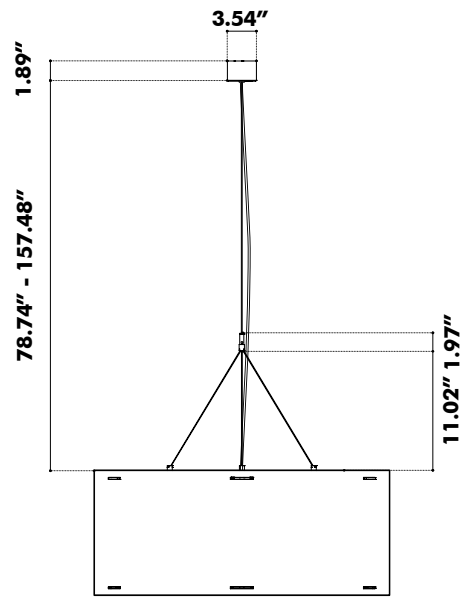

Dimensions

BuzziTrom S

Split