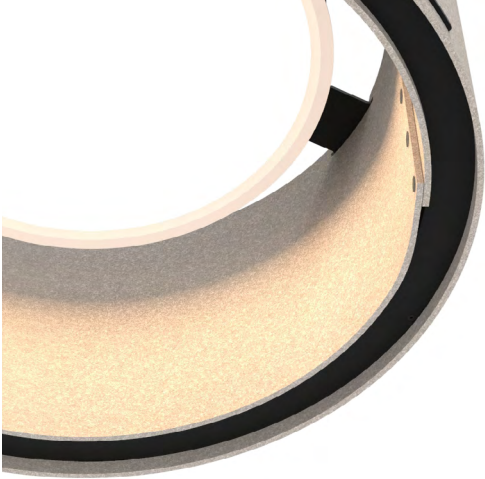

Product Specification Sheet

BuzziTrom 120-277V

— By BuzziSpace Studio

Functional lighting with acoustic power

BuzziTrom is the first functional acoustic lighting solution crafted from a dual layer of felt that works on speech and high-tones. Along with an integrated LED disk, this acoustic lighting pendant houses an enclosed 4 cm air cavity that ensures maximum acoustic performance. Its cylindrical design traps sound waves within the radius of its frame; meanwhile, the exterior helps to diffuse sound energy.

The Family

Sizes

BuzziTrom S

BuzziTrom M

BuzziTrom L

Lighting Unit

LED Disk
Ø 470

Required order information

- 1. Size
- 2. BuzziFelt Color
- 3. Mounting Option
- 4. Option

Lighting Data

Lighting Unit

LED Disk Ø 470

The PMMA diffuser ensures an optimal light spread and efficiency. It creates a very diffuse light surface without any dottiness. The light source of the BuzziTrom is a LED PCB, containing 36 low power LED's.

Acoustic Shade

The acoustic shade consists of two layers of BuzziFelt, finished with push buttons in glossy black.

The Light source is wrapped with a felt ring in the same felt color as the inside of the shade.