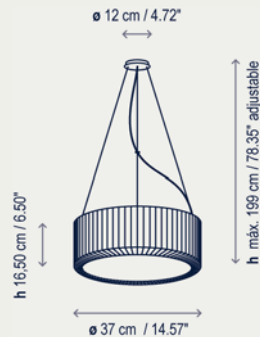

Urban

by Joana Bover | 2011

Restaurant Pasarella / La Roca Village

Ribbon / Pendant Lamp

Urban - 37

- 120V~60Hz
- 2 x 60 W E26 A15 INC
- 2 x 5 W E26 A15 LED
- 2 x 14 W E26 TRIPLE CFL

- 410132506BU Chrome-White Translucent Ribbon
- 410132506CU Chrome-Cream Translucent Ribbon
- 410132506RU Chrome-Red Translucent Ribbon

Urban - 60

- 120V~60Hz
- 4 x 60 W E26 A15 INC
- 4 x 5 W E26 A15 LED
- 4 x 14 W E26 TRIPLE CFL

- 410232506BU Chrome-White Translucent Ribbon
- 410232506CU Chrome-Cream Translucent Ribbon
- 410232506RU Chrome-Red Translucent Ribbon

Urban - 90 Big Format

- 120V~60Hz
- 6 x 14 W E26 TRIPLE CFL
- 6 x 5 W E26 A15 LED

- 410432506BU Chrome-White Translucent Ribbon
- 410432506CU Chrome-Cream Translucent Ribbon
- 410432506RU Chrome-Red Translucent Ribbon