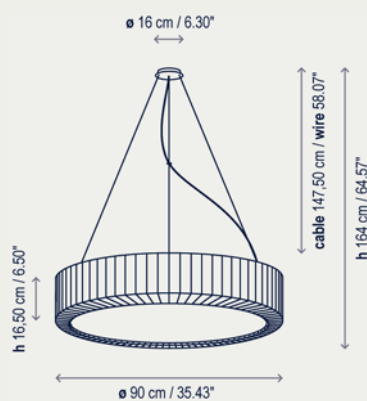

Urban - 60

- 120V~60Hz
- 4 x 60 W E26 A15 INC
- 4 x 5 W E26 A15 LED
- 4 x 14 W E26 TRIPLE CFL

- 410232506BU Chrome-White Translucent Ribbon
- 410232506CU Chrome-Cream Translucent Ribbon
- 410232506RU Chrome-Red Translucent Ribbon

Urban - 90 Big Format

- 120V~60Hz
- 6 x 14 W E26 TRIPLE CFL
- 6 x 5 W E26 A15 LED

- 410432506BU Chrome-White Translucent Ribbon
- 410432506CU Chrome-Cream Translucent Ribbon
- 410432506RU Chrome-Red Translucent Ribbon