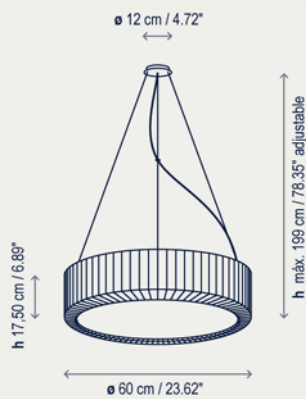

Urban

by Joana Bover | 2011

Restaurant Pasarella / La Roca Village

Ribbon / Pendant Lamp

Urban - 37

- 120V~60Hz
- 2 x 60 W E26 A15 INC
- 2 x 5 W E26 A15 LED
- 2 x 14 W E26 TRIPLE CFL

- 410132506BU Chrome-White Translucent Ribbon
- 410132506CU Chrome-Cream Translucent Ribbon
- 410132506RU Chrome-Red Translucent Ribbon

Urban - 60

- 120V~60Hz
- 4 x 60 W E26 A15 INC
- 4 x 5 W E26 A15 LED
- 4 x 14 W E26 TRIPLE CFL

- 410232506BU Chrome-White Translucent Ribbon
- 410232506CU Chrome-Cream Translucent Ribbon
- 410232506RU Chrome-Red Translucent Ribbon

Urban - 90 Big Format

- 120V~60Hz
- 6 x 14 W E26 TRIPLE CFL
- 6 x 5 W E26 A15 LED

- 410432506BU Chrome-White Translucent Ribbon
- 410432506CU Chrome-Cream Translucent Ribbon
- 410432506RU Chrome-Red Translucent Ribbon