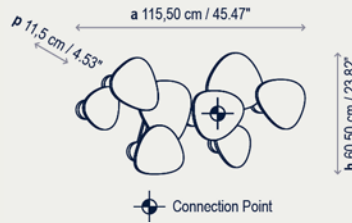

Tria - Set 3

 120 - 277V
 50 - 60Hz

 39 W LED | Led 108 x 0,36 W = 39 W
 lumens 4320 lm · CRI90
 Degrees Kelvin 2700°

2081301101U Dim 0-10V White Satin Lacquer
 2081301135U Dim 0-10V Natural Oak

Front wall adjustable position
 Wood material
 1 point connection

Finishing

Natural oak

White satin

Contemporary / Wall Lamp

Tria - Set 6

69 W LED

Led 192 x 0,36 W = 69 W
Lumens 7080 lm · CRI 90
Degrees Kelvin 2700°

2081601101U Dim 0-10V White Satin Lacquer
2081601135U Dim 0-10V Natural Oak

Front wall adjustable position
Wood material
1 point connection

Tria - Set 8

103,4 W LED

Led 288 x 0,36 W = 103,4 W
Lumens 11520 lm · CRI 90
Degrees Kelvin 2700°

2081801101U Dim 0-10V White Satin Lacquer
2081801135U Dim 0-10V Natural Oak