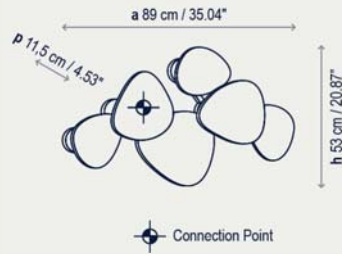

Contemporary / Wall Lamp

Tria - Set 6

69 W LED

Led 192 x 0,36 W = 69 W
Lumens 7080 lm · CRI 90
Degrees Kelvin 2700°

2081601101U Dim 0-10V White Satin Lacquer
2081601135U Dim 0-10V Natural Oak

Front wall adjustable position
Wood material
1 point connection