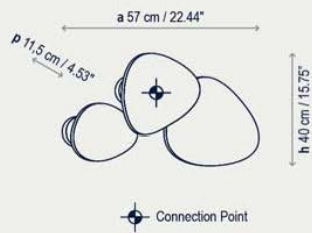

Tria - Set 3

 120 - 277V
 50 - 60Hz

 39 W LED | Led 108 x 0,36 W = 39 W
 lumens 4320 lm · CRI90
 Degrees Kelvin 2700°

2081301101U Dim 0-10V White Satin Lacquer
 2081301135U Dim 0-10V Natural Oak

Front wall adjustable position
 Wood material
 1 point connection

Front wall adjustable position
Wood material
1 point connection

Tria - Set 8

103,4 W LED

Led 288 x 0,36 W = 103,4 W
Lumens 11520 lm · CRI 90
Degrees Kelvin 2700°

2081801101U Dim 0-10V White Satin Lacquer
2081801135U Dim 0-10V Natural Oak