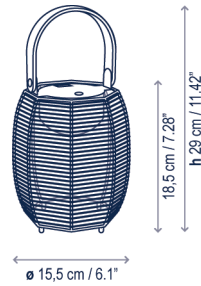

Tanit M/29/R

Design / Diseño:
Gonzalo Milà / 2019

Typology: Table lamp
Tipología: Mesa

Environment: Indoor
Ambiente: Interior

Technical description / Descripción técnica:

Net Weight: 1.28 lbs
Peso Neto: 1.28 lbs

1 Box/Caja
11.42 x 9.45 x 8.66 inches | 0.5403 ft³
Gross Weight / Peso bruto: 2.89 lbs

Materials: Iron, Cotton, Silicone
Materiales: Hierro, Hilo de algodón, Silicona

On-Off Switch.
3 lighting power: 25% 50% 100%.
Battery charging time: +/- 5 hours.
Battery duration time at 100%: +/- 5 hours.
Battery duration time at 50%: +/- 10 hours.
Battery duration time at 25%: +/- 20 hours.
Battery charger included (100-240V 50/60Hz).