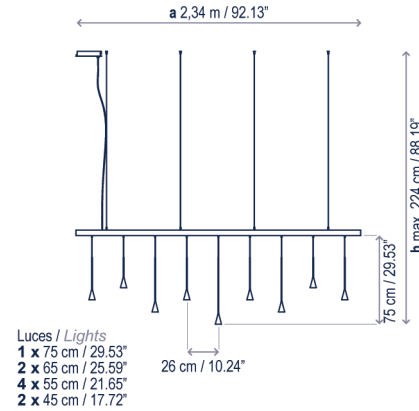

### Technical description / Descripción técnica:

Net Weight: 0.00 lbs  
Peso Neto: 0.00 lbs

1 Box/Caja  
00.00 x 00.00 x 00.00 inches | 0.0000 ft<sup>3</sup>  
Gross Weight / Peso bruto: 0.00 lbs

Materials: Iron, Aluminum, Extruded Aluminum Track.