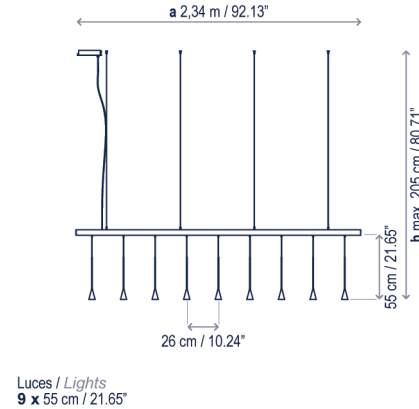

Skybell Linear S/9L/21

Lamps description / Descripción lámpara:

120V 60Hz | DRY | IP-20 | TRIAC* | 0-10V** | 25.2 W LED / CRI: 90 / 2700°K | 3348 lm light source / fuente de luz

Ref	Finishing / Acabados	Ean13
*35717215056U	Dimmable Triac - Same Heights Regulable Triac - Alturas Idénticas	8435493726069
**35717210056U	Dimmable 0-10v - Same Heights Regulable 0-10v - Alturas Idénticas	8435493726076

bover
barcelona lights

1251 Collier Road,
Suite C
Atlanta, GA 30318
United States

T. +1 (404) 924 2342
info@boverusa.com
www.boverusa.com

Family / Familia: Skybell Linear

S/3L/20	S/3L/21	S/5L/20	S/5L/21	S/7L/20	S/7L/21	S/9L/20	S/9L/21

425 Peachtree Hills Ave. NE #3 Atlanta, GA 30305
404.876.1064 sales@illumco.com