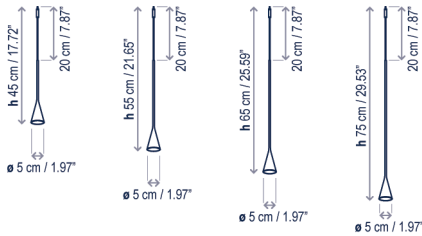

### Family / Familia: Skybell Linear

S/3L/20	S/3L/21	S/5L/20	S/5L/21	S/7L/20	S/7L/21	S/9L/20	S/9L/21

425 Peachtree Hills Ave. NE #3 Atlanta, GA 30305  
 404.876.1064 sales@illumco.com

## Skybell Linear S/5L/20

Luces / Lights  
1 x 75 cm / 29.53"  
2 x 65 cm / 25.59"  
2 x 55 cm / 21.65"

### Technical description / Descripción técnica:

Net Weight: 0.00 lbs  
Peso Neto: 0.00 lbs

1 Box/Caja  
00.00 x 00.00 x 00.00 inches | 0.0000 ft<sup>3</sup>  
Gross Weight / Peso bruto: 0.00 lbs

Materials: Iron, Aluminum, Extruded Aluminum Track.