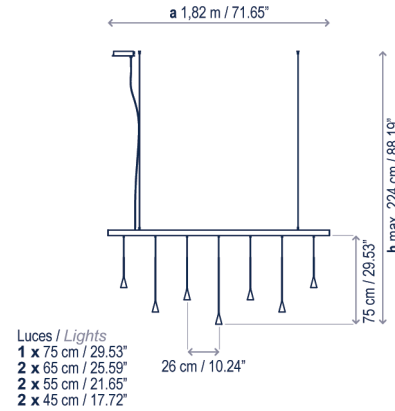

### Technical description / Descripción técnica:

Net Weight: 0.00 lbs  
Peso Neto: 0.00 lbs

1 Box/Caja  
00.00 x 00.00 x 00.00 inches | 0.0000 ft<sup>3</sup>  
Gross Weight / Peso bruto: 0.00 lbs

Materials: Iron, Aluminum, Extruded Aluminum Track.