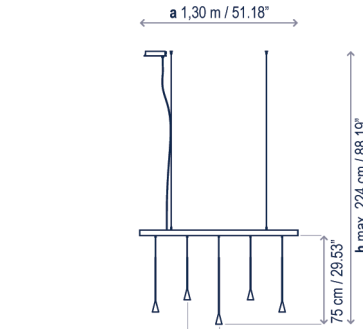

## Skybell Linear S/5L/20

Luces / Lights  
1 x 75 cm / 29.53"  
2 x 65 cm / 25.59"  
2 x 55 cm / 21.65"

### Technical description / Descripción técnica:

Net Weight: 0.00 lbs  
Peso Neto: 0.00 lbs

1 Box/Caja  
00.00 x 00.00 x 00.00 inches | 0.0000 ft<sup>3</sup>  
Gross Weight / Peso bruto: 0.00 lbs

Materials: Iron, Aluminum, Extruded Aluminum Track.