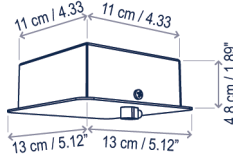

Technical description / Descripción técnica:

Net Weight: 0.00 lbs
Peso Neto: 0.00 lbs

1 Box/Caja
00.00 x 00.00 x 00.00 inches | 0.0000 ft³
Gross Weight / Peso bruto: 0.00 lbs

Materials: Iron, Aluminum, Extruded Aluminum Track.

Materiales: Hierro, Aluminio, Perfil de Extrusión de Aluminio.

Structure finish: ebony black
Acabado estructura: color ébano negro

Beam angle 30°
Óptica 30° apertura

False ceiling remote driver option
Opción driver remoto en falso techo

Customizable
Personalizable

Certifications
Certificaciones

Canopy
Florón

Lamps description / Descripción lámpara:

Ref	Finishing / Acabados	Ean13
*35712215056U	Dimmable Triac - Different Heights Regulable Triac - Diferentes Alturas	8435493726014
**35712210056U	Dimmable 0-10v - Different Heights Regulable 0-10v - Diferentes Alturas	8435493726007