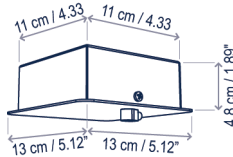

Technical description / Descripción técnica:

Net Weight: 0.00 lbs
Peso Neto: 0.00 lbs

1 Box/Caja
00.00 x 00.00 x 00.00 inches | 0.0000 ft³
Gross Weight / Peso bruto: 0.00 lbs

Materials: Iron, Aluminum, Extruded Aluminum Track.

Materiales: Hierro, Aluminio, Perfil de Extrusión de Aluminio.

Structure finish: ebony black
Acabado estructura: color ébano negro

Beam angle 30°
Óptica 30° apertura

False ceiling remote driver option
Opción driver remoto en falso techo

Customizable
Personalizable

Certifications
Certificaciones

Canopy
Florón

Lamps description / Descripción lámpara:

120V 60Hz | DRY | IP-20 | TRIAC* | 0-10V** | 25.2 W LED / CRI: 90 / 2700°K | 3348 lm light source / fuente de luz

Ref	Finishing / Acabados	Ean13
*35713215056U	Dimmable Triac - Different Heights Regulable Triac - Diferentes Alturas	8435493726045
**35713210056U	Dimmable 0-10v - Different Heights Regulable 0-10v - Diferentes Alturas	8435493726052