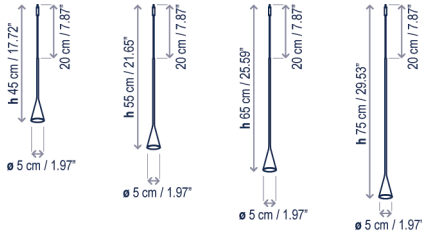

Skybell Linear S/7L/20 | S/7L/21

Design / Diseño:
Estudi Manel Molina / 2019

Typology: Pendant lamp
Tipología: Suspensión

Environment: Indoor
Ambiente: Interior