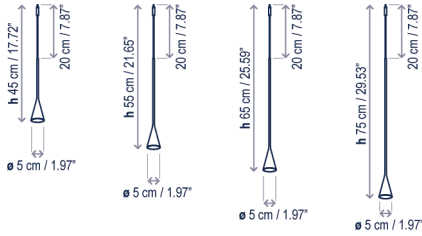

Skybell Linear S/9L/20 | S/9L/21

Design / Diseño:
Estudi Manel Molina / 2019

Typology: Pendant lamp
Tipología: Suspensión

Environment: Indoor
Ambiente: Interior