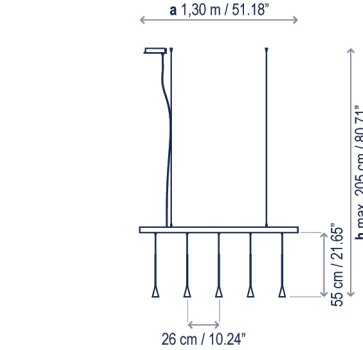

## Skybell Linear S/5L/20

Luces / Lights  
1 x 75 cm / 29.53"  
2 x 65 cm / 25.59"  
2 x 55 cm / 21.65"

### Technical description / Descripción técnica:

Net Weight: 0.00 lbs  
Peso Neto: 0.00 lbs

1 Box/Caja  
00.00 x 00.00 x 00.00 inches | 0.0000 ft<sup>3</sup>  
Gross Weight / Peso bruto: 0.00 lbs

Materials: Iron, Aluminum, Extruded Aluminum Track.

## Skybell Linear S/5L/21

Luces / Lights  
5 x 55 cm / 21.65"