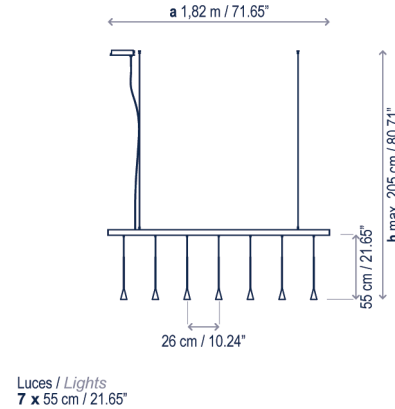

Skybell Linear S/7L/21

Lamps description / Descripción lámpara:

Ref	Finishing / Acabados	Ean13
*35716215056U	Dimmable Triac - Same Heights Regulable Triac - Alturas Idénticas	8435493726038
**35716210056U	Dimmable 0-10v - Same Heights Regulable 0-10v - Alturas Idénticas	8435493726021

bover
barcelona lights

1251 Collier Road,
Suite C
Atlanta, GA 30318
United States

T. +1 (404) 924 2342
info@boverusa.com
www.boverusa.com

Family / Familia: Skybell Linear

S/3L/20	S/3L/21	S/5L/20	S/5L/21	S/7L/20	S/7L/21	S/9L/20	S/9L/21

425 Peachtree Hills Ave. NE #3 Atlanta, GA 30305
404.876.1064 sales@illumco.com