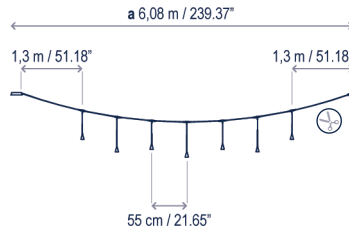

Skybell Catenary S/7L/10

Luces / Lights
3 x 55 cm / 21.65"
4 x 45 cm / 17.72"