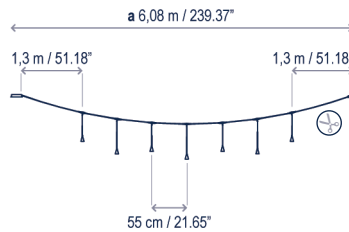

Skybell Catenary S/7L/10

Luces / Lights
3 x 55 cm / 21.65"
4 x 45 cm / 17.72"