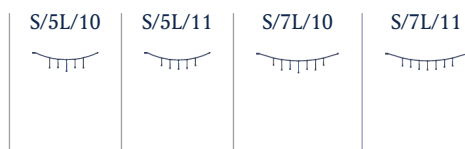

Family / Familia: Skybell Catenary

S/01/10 | S/01/11 | 47

425 Peachtree Hills Ave. NE #3 Atlanta, GA 30305
404.876.1064 sales@illumco.com