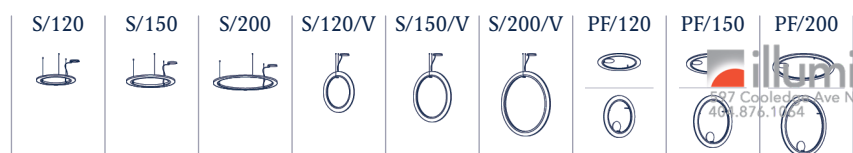

Family / Familia: Roda

637 Collier Ave NE, Atlanta, GA 30306
404.876.1164
sales@illumco.com