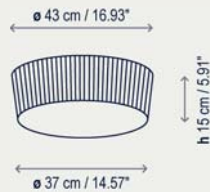

Ribbon / Ceiling Lamp

Plafonet - 43 Fonda Europa

120V-60Hz 

2 x 60 W E26 A15 INC

2 x 5 W E26 A15 LED

2 x 13 W GU24 T2 CFL

2 x 10 W GU24 A15 LED

0124905CU Inox-Cream Translucent Ribbon
0124905CGU Inox-Cream Translucent Ribbon / GU24
0124905BU Inox-White Translucent Ribbon
0124905BGU Inox-White Translucent Ribbon / GU24
0124905TU Inox-White Cotton
0124905TGU Inox-White Cotton / GU24