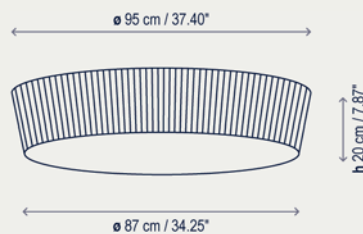

Opal glass diffuser

Plafonet - 95 Fonda Europa

Big Format

120V-60Hz 

6 x 20 W E26 TRIPLE CFL

6 x 10 W E26 A19 LED

R0324905CU Inox-Cream Translucent Ribbon
0324905BU Inox-White Translucent Ribbon
0324905TU Inox-White Cotton