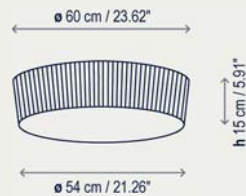

Plafonet - 60 Fonda Europa

120V-60Hz

4 x 60 W E26 A15 INC

4 x 5 W E26 A15 LED

4 x 13 W GU24 T2 CFL

4 x 10 W GU24 A15 LED