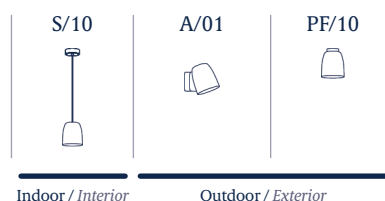

Family / Familia: Nut

bover
barcelona lights

1251 Collier Road,
Suite C
Atlanta, GA 30518
United States

T. +1 (404) 924 2342
info@boverusa.com
www.boverusa.com