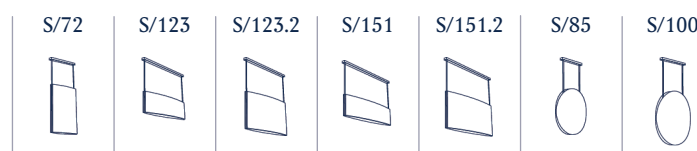

Family / Familia: Noren

bover
barcelona lights

1251 Collier Road,
Suite C
Atlanta, GA 30318
United States

T. +1 (404) 924 2342
info@boverusa.com
www.boverusa.com

illuminations
597 Cooleidge Ave NE, Atlanta, GA 30306
404.876.1064
sales@illumco.com