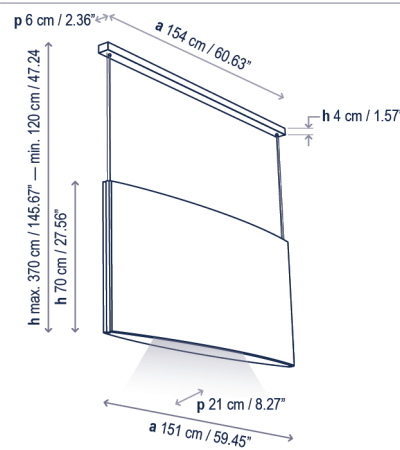

Noren S/151.2

Coming soon!

Design / Diseño:
Estudi Manel Molina / 2023

Typology: Pendant lamp
Tipología: Suspensión

Environment: Indoor
Ambiente: Interior