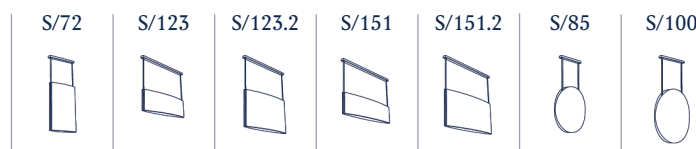

Family / Familia: Noren

bover
barcelona lights

1251 Collier Road,
Suite C
Atlanta, GA 30518
United States

T. +1 (404) 924 2342
info@boverusa.com
www.boverusa.com

illuminations
597 Cooleidge Ave NE, Atlanta, GA 30306
404.876.1064
sales@illumco.com

05/2023 - 17:29