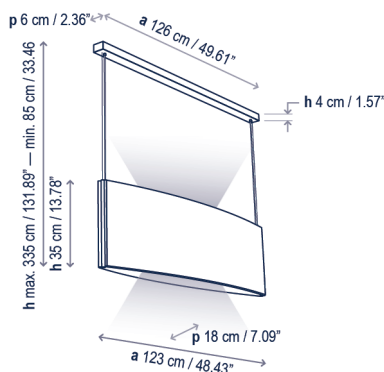

Lower lighting lamp description / Descripción lámpara iluminación inferior:

120V 60Hz | DRY | IP-20 | | 0-10V | 15,3 W LED / CRI: 95 / 3000K 2295 lm light source / fuente de luz | 60°

Ref	Finishing / Acabados
11610210196U	Dimmable 0-10V - Black Canopy - Terracota Regulable 0-10V - Florón Negro - Teja
11610210197U	Dimmable 0-10V - Black Canopy - Dark Grey Regulable 0-10V - Florón Negro - Gris Oscuro
11610210198U	Dimmable 0-10V - Black Canopy - Light Grey Regulable 0-10V - Florón Negro - Gris Claro

Upper and lower lighting lamp description / Descripción lámpara iluminación superior e inferior:

120V 60Hz | DRY | IP-20 | | 0-10V | 7 W LED / CRI: 95 / 3000K / 1040 lm upper light source / fuente luz superior | 90°
 15,3 W LED / CRI: 95 / 3000K / 2295 lm lower light source / fuente luz inferior | 60°

Ref	Finishing / Acabados
11611210196U	Dimmable 0-10V - Black Canopy - Terracota Regulable 0-10V - Florón Negro - Teja
11611210197U	Dimmable 0-10V - Black Canopy - Dark Grey Regulable 0-10V - Florón Negro - Gris Oscuro
11611210198U	Dimmable 0-10V - Black Canopy - Light Grey Regulable 0-10V - Florón Negro - Gris Claro