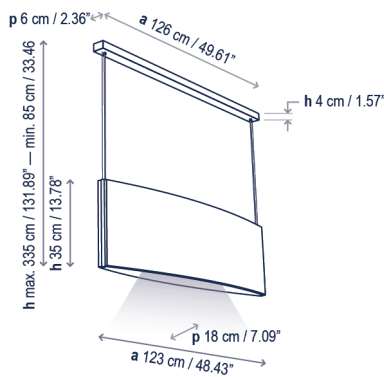

## Technical description / Descripción técnica:

Net Weight: Consult  
Peso Neto: Consultar

1 Box/Caja | Consult / Consultar  
Gross Weight: Consult / Peso bruto: Consultar

Materials: Aluminum, Basotect Sound Absorbing Foam, Thermoplastic Fire Resistant Fabric (Crevin®), MDF.  
Materiales: Aluminio, Espuma Fonoabsorbente Basotect, Tejido Termoplastico Ignifugo (Crevin®), MDF.