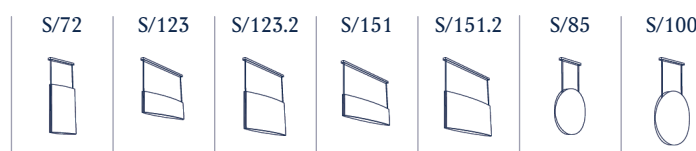

Family / Familia: Noren

bover
barcelona lights

1251 Collier Road,
Suite C
Atlanta, GA 30318
United States

T. +1 (404) 924 2342
info@boverusa.com
www.boverusa.com

illuminations
597 Cooleidge Ave NE, Atlanta, GA 30306
404.876.1064
sales@illumco.com

05/2023 - 17:29