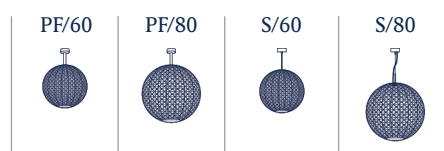

Family / Familia: Nans Sphere

illuminations
597 Coolege Ave NE, Atlanta, GA 30306
404.876.1064 sales@illumco.com