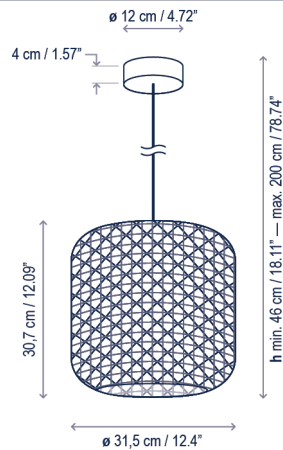

## Technical description / Descripción técnica:

Net Weight: 4.3 lbs  
Peso Neto: 4.3 lbs

1 Box/Caja  
16.93 x 16.93 x 16.14 inches | 2.6769 ft³  
Gross Weight / Peso bruto: 7.17 lbs

Materials: Stainless steel, Aluminum,  
Synthetic Fiber.