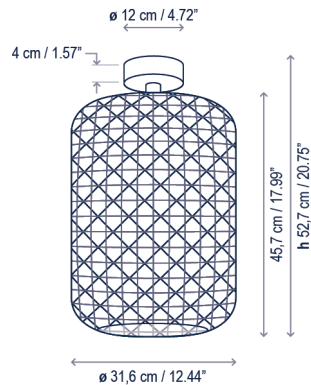

Nans PF/3 1.2 Outdoor

Design / Diseño:
Joana Bover / 2021

Typology: Ceiling lamp
Tipología: Plafón

Environment: Outdoor
Ambiente: Exterior

Technical description / Descripción técnica:

Net Weight: 4.08 lbs
Peso Neto: 4.08 lbs

1 Box/Caja
12.6 x 12.6 x 25.59 inches | 2.352 ft³
Gross Weight / Peso bruto: 6 lbs

Materials: Stainless steel, Aluminum, Synthetic Fiber.

Materiales: Acero Inoxidable, Aluminio, Fibra Sintética.

Diffuser: Polycarbonate
Difusor: Policarbonato