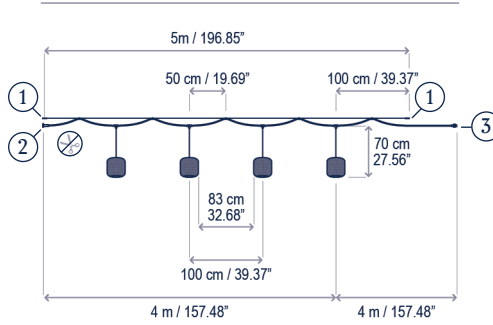

Nans Catenary S/16/4L Outdoor

Design / Diseño:
Joana Bover / 2021

Typology: Pendant lamp
Tipología: Suspensión

Environment: Outdoor
Ambiente: Exterior

⊗ Edge NOT cuttable on field.
Este extremo NO puede ser cortado durante la instalación.