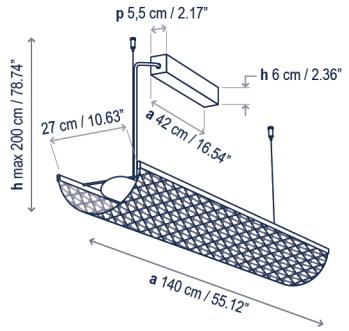

Nans Balis S/140 Outdoor

Design / Diseño:
Joana Bover / 2023

Typology: Pendant lamp
Tipología: Suspensión

Environment: Outdoor
Ambiente: Exterior