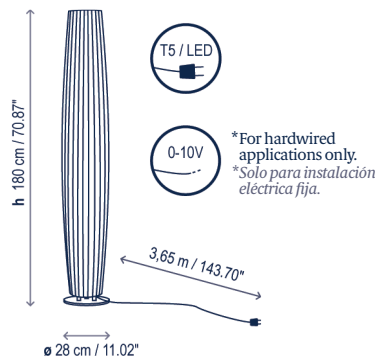

## Technical description / Descripción técnica:

Net Weight: 30,42 lbs  
Peso Neto: 30.42 lbs

1 Box/Caja  
13.78 x 12.99 x 79.13 inches | 8.1985 ft<sup>3</sup>  
Gross Weight / Peso bruto: 39.9 lbs

Medium density polyethylene, Iron, Stainless steel.