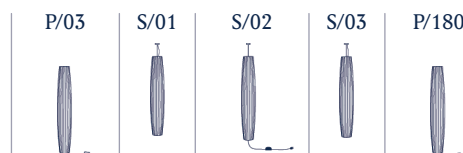

Family / Familia: Maxi

Indoor / Interior

Outdoor / Exterior

illuminaitions
425 Peachtree Hills Ave. NE #3 Atlanta, GA 30305
404.876.1064
sales@illumco.com