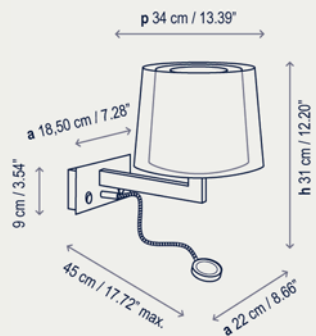

### Lexa - FL

1 x 60 W E26 A15 INC

1 x 5 W E26 A15 LED

1 x 15 W GU24 T2 CFL

1 x 10 W GU24 A15 LED

1 x 1,2 W LED | Led: 1,2 W · Optics: 45°  
Lumens: 85 lm · CRI: 90  
Degrees Kelvin: 2900°

Vertical Backplate-box 3.54" x 6.50"  
Surface back box 3" x 6.6"

1220505U Satin Nickel  
1220506U Brilliant Chrome  
1220505GU Satin Nickel / GU24  
1220506GU Brilliant Chrome / GU24  
Important Note: Must mount vertically 2" x 4"

Horizontal Backplate-box 7.28" x 3.54"  
Surface back box 5.8" x 3"

Outer lampshade 8.66" x 6.30" x 7.09"

P-633E White Cotton  
Cotton shade without upper diffuser

P-634E White Translucent Ribbon  
P-635E Cream Translucent Ribbon

Set of double lamp shades:

P-636E\* Black Mesh  
P-636I\*\* Black Mesh