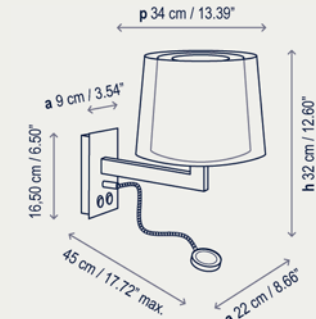

### Lexa - FL

1 x 60 W E26 A15 INC

1 x 5 W E26 A15 LED

1 x 15 W GU24 T2 CFL

1 x 10 W GU24 A15 LED

1 x 1,2 W LED | Led: 1,2 W · Optics: 45°  
Lumens: 85 lm · CRI: 90  
Degrees Kelvin: 2900°

Vertical Backplate-box 3.54" x 6.50"  
Surface back box 3" x 6.6"

1220505U Satin Nickel  
1220506U Brilliant Chrome  
1220505GU Satin Nickel / GU24  
1220506GU Brilliant Chrome / GU24  
Important Note: Must mount vertically 2" x 4"

Horizontal Backplate-box 7.28" x 3.54"  
Surface back box 5.8" x 3"