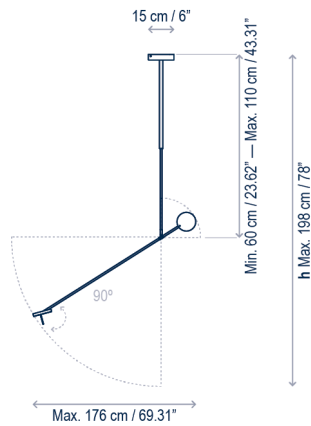

Invisible PF/1L

Design / Diseño:

Francesc Vilaró / 2017

Typology: Ceiling lamp

Tipología: Plafón

Environment: Indoor

Ambiente: Interior

Technical description / Descripción técnica:

Net Weight: 5.62 lbs

Peso Neto: 5.62 lbs

1 Box/Caja

8.66 x 62.99 x 8.66 inches | 2.7334 ft³

Gross Weight / Peso bruto: 11.02 lbs

Materials: Steel, Aluminum

Materiales: Acero, Aluminio

Tinted diffuser

Difusor matizado

The different positions of its head and arm create multiple compositions that mean the light can be moulded and directed as you please, integrating it into the space.

Las diferentes posiciones de su cabezal y su brazo generan múltiples composiciones que permiten moldear y direccionar la luz donde deseemos, integrándola en el espacio.

Not customizable

No personalizable

Certifications

Certificaciones

Lamps description / Descripción lámpara:

100-277V
50/60Hz

DRY

IP-20

0-10V

10.6 W LED / CRI: 90 / 2700^oK
511 lm light source / fuente de luz

Ref

99403106993U

Finishing / Acabados

Dimmable 0-10V - Matte Black
Dimmable 0-10V - Negro Mate

Ean13

8435493727547

bover
barcelona lights

1251 Collier Road,
Suite C
Atlanta, GA 30318
United States

T. +1 (404) 924 2342
info@boverusa.com
www.boverusa.com

Family / Familia: Invisible

A/01

A/02

A/03

PF/1L

illuminations

425 Peachtree Hills Ave. NE #3 Atlanta, GA 30305
404.876.1064 sales@illumco.com