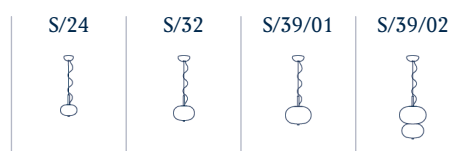

Family / Familia: Ilargi

illuminations
425 Peachtree Hills Ave. NE #3 Atlanta, GA 30305
404.876.1064 sales@illumco.com