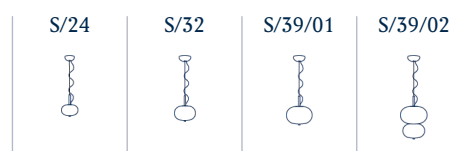

Family / Familia: Ilargi

illuminations
425 Peachtree Hills Ave. NE #3 Atlanta, GA 30305
404.876.1064 sales@illumco.com