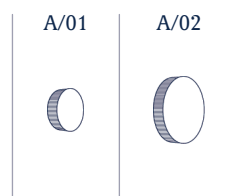

Family / Familia: Helios

bover
barcelona lights

1251 Collier Road,
Suite C
Atlanta, GA 30518
United States

T. +1 (404) 924 2342
info@boverusa.com
www.boverusa.com