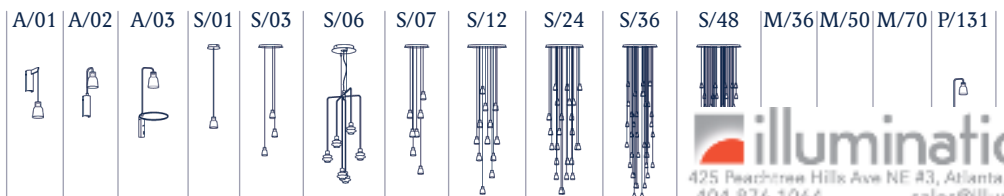

Family / Familia: Drip&Drop

bover
barcelona lights

1251 Collier Road,
Suite C
Atlanta, GA 30318
United States

T. +1 (404) 924 2342
info@boverusa.com
www.boverusa.com