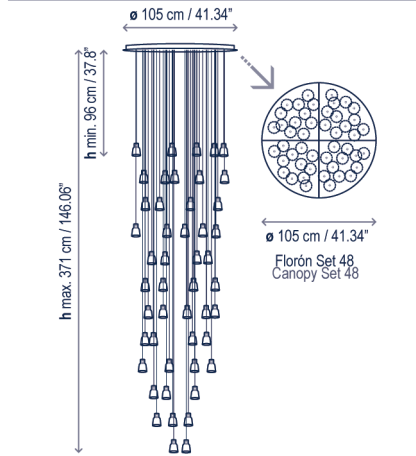

Materials: Aluminum, Iron, Borosilicate glass
Materiales: Aluminio, Hierro, Vidrio borosilicato

Structure finish: ebony black
Acabado estructura color ébano negro

Black coaxial cable, max. height 13 mts.
Cannot be cut or handled. There are 13 standard cable lengths to make different compositions. Please consult for custom length options.

Family / Familia: Drip&Drop

bover
barcelona lights

1251 Collier Road,
Suite C
Atlanta, GA 30318
United States

T. +1 (404) 924 2342
info@boverusa.com
www.boverusa.com

illuminations
425 Peachtree Hills Ave. NE #3 Atlanta, GA 30305
404.876.1064 sales@illumco.com

Drip/Drop S/48L

Design / Diseño:
Christophe Mathieu / 2017

Typology: Pendant lamp
Tipología: Suspensión

Environment: Indoor
Ambiente: Interior

Technical description / Descripción técnica:

(Drip) Net Weight / *Peso Neto*: 50.79 lbs
(Drop) Net Weight / *Peso Neto*: 52.91 lbs