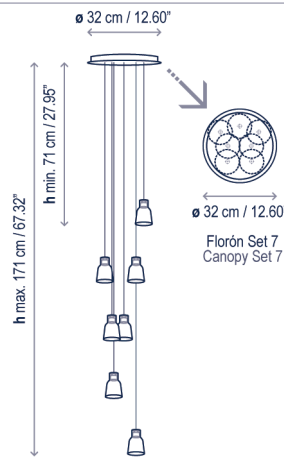

Structure finish: ebony black
Acabado estructura color ébano negro

Black coaxial cable, max. height 13 mts.
Cannot be cut or handled. There are 13 standard cable lengths to make different compositions. Please consult for custom length options.

Drip/Drop S/07L

Design / Diseño:
Christophe Mathieu / 2017

Typology: Pendant lamp
Tipología: Suspensión

Environment: Indoor
Ambiente: Interior

Technical description / Descripción técnica:

(Drip) Net Weight / *Peso Neto*: 5.16 lbs
(Drop) Net Weight / *Peso Neto*: 5.47 lbs

1 Box/Caja
15.75 x 15.75 x 9.84 inches | 1.4126 ft³
(Drip) Gross Weight / *Peso bruto*: 11.82 lbs
(Drop) Gross Weight / *Peso bruto*: 12.13 lbs

Materials: Aluminum, Iron, Borosilicate glass
Materiales: Aluminio, Hierro, Vidrio borosilicato.