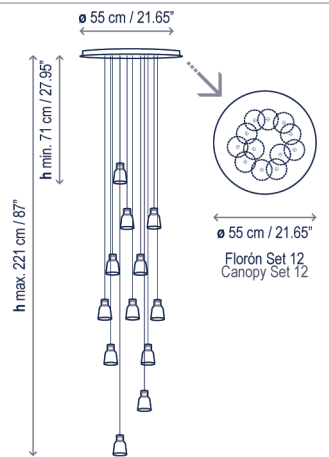

Structure finish: ebony black
Acabado estructura color ébano negro

Black coaxial cable, max. height 13 mts.
Cannot be cut or handled. There are 13 standard cable lengths to make different compositions. Please consult for custom length options.

Drip/Drop S/12L

Design / *Diseño*:
Christophe Mathieu / 2017

Typology: Pendant lamp
Tipología: Suspensión

Environment: Indoor
Ambiente: Interior

Technical description / *Descripción técnica:*

(Drip) Net Weight / *Peso Neto*: 16.69 lbs
(Drop) Net Weight / *Peso Neto*: 17.75 lbs

1 Box/Caja
26.38 x 26.38 x 9.84 inches | 3.9632 ft³
(Drip) Gross Weight / *Peso bruto*: 28.31 lbs
(Drop) Gross Weight / *Peso bruto*: 29.37 lbs

Materials: Aluminum, Iron, Borosilicate glass
Materiales: Aluminio, Hierro, Vidrio borosilicato