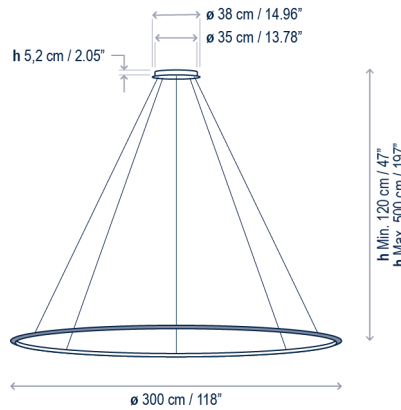

Circular S/300/H

Design / Diseño:
Benedito Design / 2019

Typology: Pendant lamp
Tipología: Suspensión

Environment: Indoor
Ambiente: Interior

Technical description / Descripción técnica:

Net Weight: 39.68 lbs
Peso Neto: 39.68 lbs

1 Crate / Caja Madera
35.43 x 106.3 x 5.91 inches | 12.8722 ft³
Gross Weight / Peso bruto: 132.28 lbs

Materials: Aluminum, Steel
Materiales: Aluminio, Acero

Diffuser: Polycarbonato
Difusor: Polycarbonato

Customizable: consult
Personalizable: consultar

Certifications
Certificaciones

Inward
Luz interior

Outward
Luz exterior

Downward
Luz inferior

Lamps description inward light / Descripción lámpara luz interior:

120-277V 50/60Hz DRY IP-20 0-10V 180 W LED / CRI: 90 / 2700°K
5355 lm light source / fuente de luz

Ref	Finishing / Acabados	Ean13
CD4D-00V9AZRU05U	Dimmable 0-10V - Black Dimmable 0-10V - Negro	8435493732589
CD4D-00V9AZRU14U	Dimmable 0-10V - White Dimmable 0-10V - Blanco	8435493732596
CD4D-00V9AZRUEFU	Dimmable 0-10V - Gold Dimmable 0-10V - Dorado	8435493732671

Lamps description outward light / Descripción lámpara luz exterior:

120-277V 50/60Hz DRY IP-20 0-10V 180 W LED / CRI: 90 / 2700°K
7626 lm light source / fuente de luz

Ref	Finishing / Acabados	Ean13
CF4D-00V9AZRU05U	Dimmable 0-10V - Black Dimmable 0-10V - Negro	8435493732602
CF4D-00V9AZRU14U	Dimmable 0-10V - White Dimmable 0-10V - Blanco	8435493732626
CF4D-00V9AZRUEFU	Dimmable 0-10V - Gold Dimmable 0-10V - Dorado	8435493732633

Lamps description downward light / Descripción lámpara luz hacia abajo:

120-277V 50/60Hz DRY IP-20 0-10V 180 W LED / CRI: 90 / 2700°K
6254 lm light source / fuente de luz

Ref	Finishing / Acabados	Ean13
CS4D-00V9AZRU05U	Dimmable 0-10V - Black Dimmable 0-10V - Negro	8435493732640
CS4D-00V9AZRU14U	Dimmable 0-10V - White Dimmable 0-10V - Blanco	8435493732640
CS4D-00V9AZRUEFU	Dimmable 0-10V - Gold Dimmable 0-10V - Dorado	8435493732664