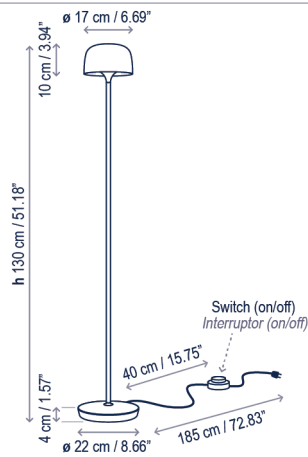

Bol P/130

Design / Diseño:
Estudi Manel Molina / 2022

Typology: Floor lamp
Tipología: Pie

Environment: Indoor
Ambiente: Interior

Technical description / Descripción técnica:

lbs Net Weight: 11.13 lbs
Peso Neto: 11.13 lbs

Box/Caja
11.02 x 11.42 x 51.97 inches | 3.7857 ft³
Gross Weight / Peso bruto: 14.77 lbs

Materials: Aluminum, Brass, Steel, Polycarbonate
Materiales: Aluminio, Latón, Acero, Policarbonato

Direct and indirect diffused light
Luz directa e indirecta

Through Cord Switch (on-off)
Interruptor en el cable (on-off)

Customizable: consult
Personalizable: consultar

Certifications
Certificaciones   

Lamps description / Descripción lámpara:

120V | 60Hz | DRY | IP-20 |  8,4 W LED / CRI: 90 / 2700K
1200 lm light source / fuente de luz