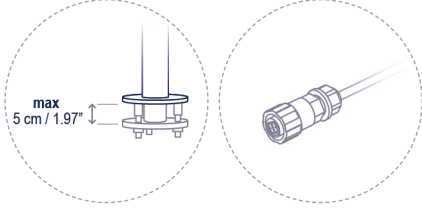

# Bol M/33

Design / Diseño:  
Estudi Manel Molina / 2022

Typology: Table lamp  
Tipología: Mesa

Environment: Indoor  
Ambiente: Interior

Anchorage  
Anclaje

IP Connector  
Conector IP

Direct and indirect diffused light  
Luz directa e indirecta

Connection box with driver included  
(WET/IP-65).  
Caja de conexión con driver incluido  
(WET/IP-65).

Dali option: consult  
Opción Dali: consultar