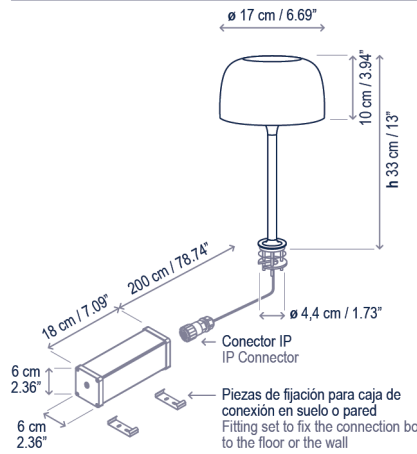

Bol M/33

Design / Diseño:
Estudi Manel Molina / 2022

Typology: Table lamp
Tipología: Mesa

Environment: Indoor
Ambiente: Interior

Technical description / Descripción técnica:

Net Weight: Consult
Peso Neto: Consultar

1 Box/Caja | Consult / Consultar
Gross Weight: Consult / Peso bruto: Consultar

Materials: Aluminum, Brass, Polycarbonate
Materiales: Aluminio, Latón, Policarbonato

Direct and indirect diffused light
Luz directa e indirecta

Connection box with driver included
(WET/IP-65).
Caja de conexión con driver incluido
(WET/IP-65).

Dali option: consult
Opción Dali: consultar

Please check the list of recommended TRIAC dimmers at page 277.
Consulte la tabla de reguladores TRIAC recomendados en la página 277.

For Casambi dimmers, consult
Para regulaciones Casambi, consultar

Customizable: consult
Personalizable: consultar

Certifications
Certificaciones

Lamps description / Descripción lámpara:

120V 60Hz | DRY | IP-20 | TRIAC | 8,4 W LED / CRI: 90 / 2700K | 1200 lm light source / fuente de luz

Ref	Finishing / Acabados	Ean13
20102308012U	Dimmable Triac - Matte Black Regulable Triac - Negro Mate	8435493711300

bover
barcelona lights

1251 Collier Road,
Suite C
Atlanta, GA 30518
United States

T. +1 (404) 924 2342
info@boverusa.com
www.boverusa.com

Family / Familia: Bol