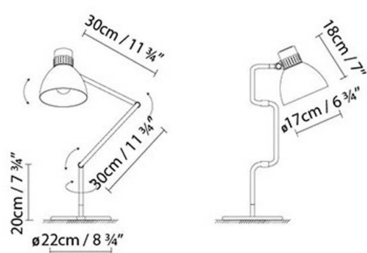

BLUX SYSTEM T30