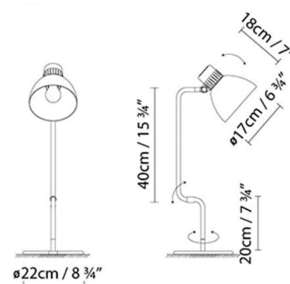

BLUX SYSTEM T40

- Beige (matte)
- Black (matte)
- Brass (matte)
- Copper (matte)
- Red (matte)

CODE	LAMP	LIGHT SOURCE	DIM	BULB