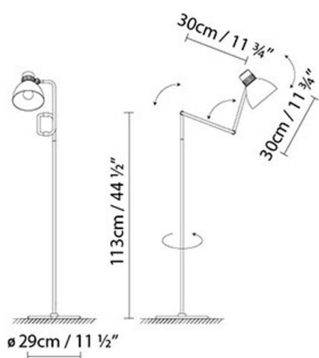

BLUX SYSTEM F30