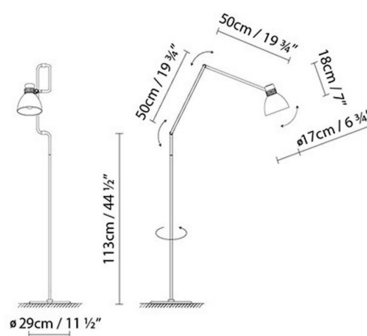

BLUX SYSTEM F50

- Beige (matte)
- Black (matte)
- Brass (matte)
- Copper (matte)
- Red (matte)

CODE	LAMP	LIGHT SOURCE	DIM	BULB	kg