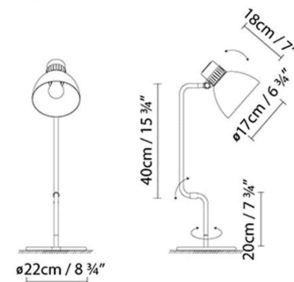

BLUX SYSTEM T40

- Black (matte)
- Brass
- Copper
- Red (matte)

CODE	LAMP	LIGHT SOURCE	DIM	BULB	

425 Peachtree Hills Ave. NE #3 Atlanta, GA 30305
404.876.1064 sales@illumco.com