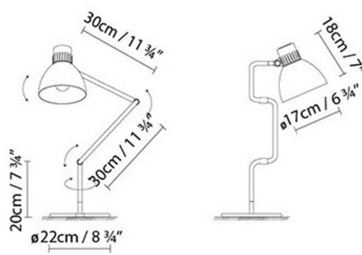

BLUX SYSTEM T30