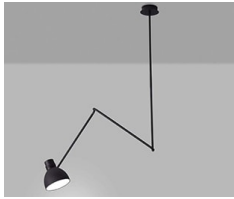

B.lux

BLUX SYSTEM T

By

Description:

Articulated table lamp designed in the late 70s in the English school style. The simplicity of its form is reflected in its friction swivel-joints and aluminum shade. Finishes: matte black, matte red or satin beige. Shade with a satin white interior. Also available with single-colour shades in copper and brass finishes, combined with black matte arms. Available in two sizes.

4,1

BLUX SYSTEM T

BLUX SYSTEM F

blux system c

blux system w

Collection:

Technical drawing

Assembly instructions