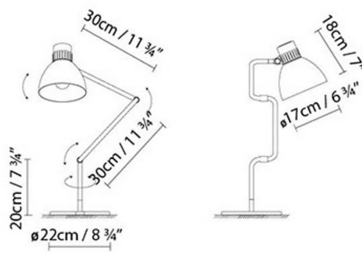

BLUX SYSTEM T30