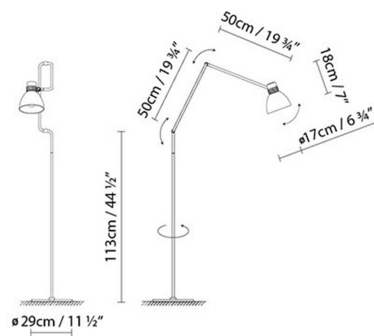

BLUX SYSTEM F50

- Black (matte)
- Brass
- Copper
- Red (matte)

CODE	LAMP	LIGHT SOURCE	DIM	BULB	

425 Peachtree Hills Ave. NE #3 Atlanta, GA 30305
404.876.1064 sales@illumco.com