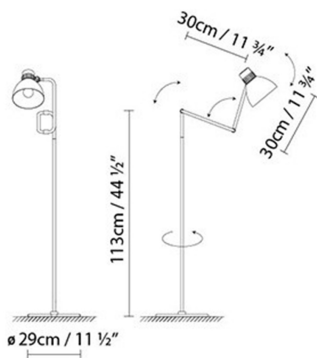

BLUX SYSTEM F30