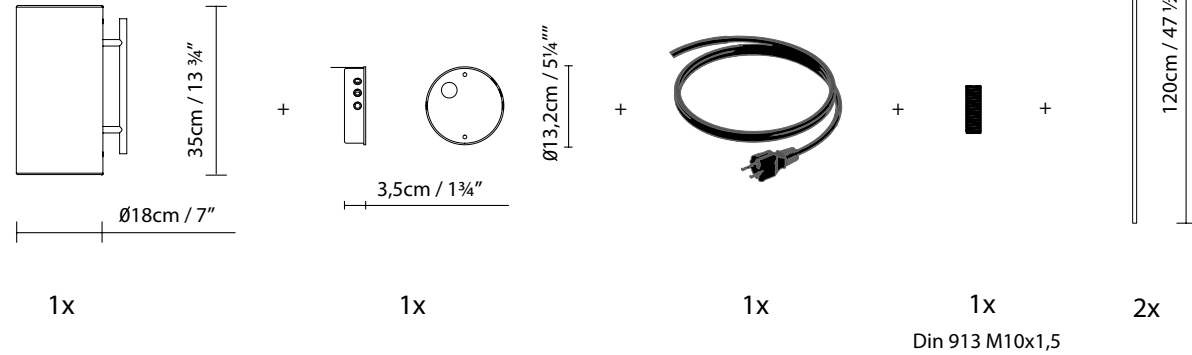

Speers Outdoor Light Source

Speers Outdoor F Accessory

Speers Outdoor C Accessory

Speers Outdoor Angle Accessory (2x)

Speers Outdoor W Accessory

Speers Outdoor Stem Accessory 120 / 150

Speers Outdoor Connection Box

Samples

Sample 1: Speers Outdoor F Accessory
+ 2 Light Source

Sample 2: 2 Speers Outdoor W Accessory
+ 3 Light Source + Connection Box + Stem (L)

Sample 3: Speers Outdoor Angle Accessory
+ 2 Light Source + Connection Box + Stem (l)