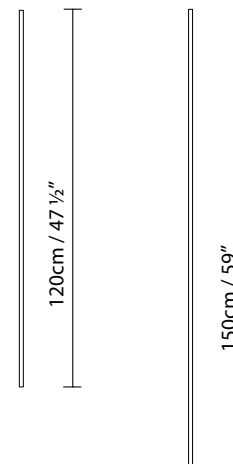

Speers Outdoor Light Source

Speers Outdoor F Accessory

Speers Outdoor C Accessory

Speers Outdoor Angle Accessory (2x)

Speers Outdoor W Accessory

Speers Outdoor Stem Accessory 120 / 150

Speers Outdoor Connection Box

Samples

Sample 1: Speers Outdoor F Accessory
+ 2 Light Source

Sample 2: 2 Speers Outdoor W Accessory
+ 3 Light Source + Connection Box + Stem (L)

Sample 3: Speers Outdoor Angle Accessory
+ 2 Light Source + Connection Box + Stem (l)