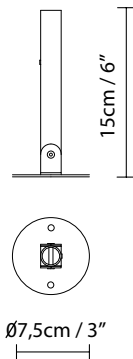

Speers Outdoor Light Source

Speers Outdoor F Accessory

Speers Outdoor C Accessory

Speers Outdoor Angle Accessory (2x)

Speers Outdoor W Accessory

Speers Outdoor Stem Accessory 120 / 150

Speers Outdoor Connection Box

Samples

Sample 1: Speers Outdoor F Accessory
+ 2 Light Source

Sample 2: 2 Speers Outdoor W Accessory
+ 3 Light Source + Connection Box + Stem (L)

Sample 3: Speers Outdoor Angle Accessory
+ 2 Light Source + Connection Box + Stem (l)