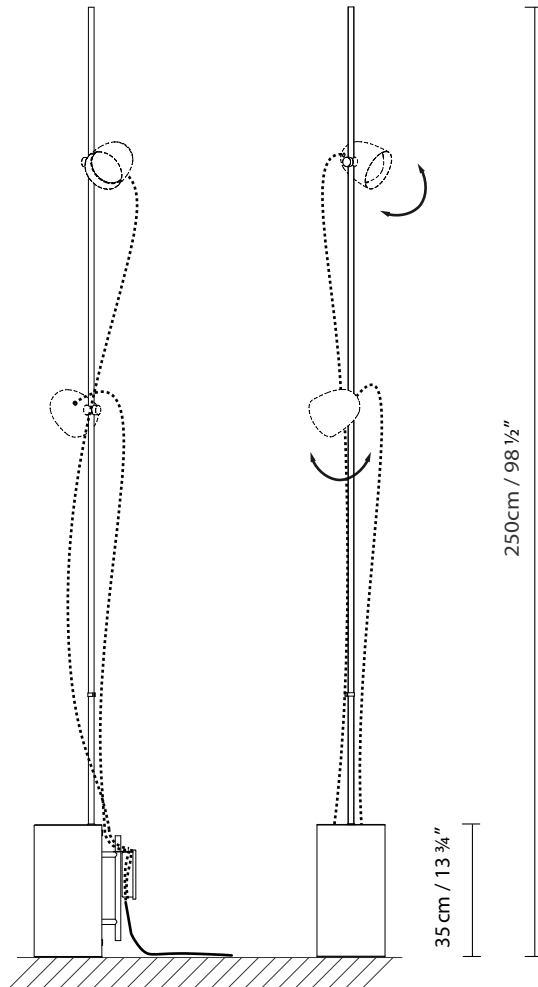

Speers Outdoor Light Source

Speers Outdoor F Accessory

Speers Outdoor C Accessory

Speers Outdoor Angle Accessory (2x)

Speers Outdoor W Accessory

Speers Outdoor Stem Accessory 120 / 150

Speers Outdoor Connection Box

Samples

Sample 1: Speers Outdoor F Accessory
+ 2 Light Source

Sample 2: 2 Speers Outdoor W Accessory
+ 3 Light Source + Connection Box + Stem (L)

Sample 3: Speers Outdoor Angle Accessory
+ 2 Light Source + Connection Box + Stem (l)

Sample 4: Speers Outdoor C Accessory
+ 2 Light Source + Connection Box + Stem (L)

light sources per connection box.