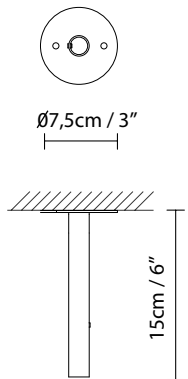

Speers Outdoor Light Source

Speers Outdoor F Accessory

Speers Outdoor C Accessory

Speers Outdoor Angle Accessory (2x)

Speers Outdoor W Accessory

Speers Outdoor Stem Accessory 120 / 150

Speers Outdoor Connection Box