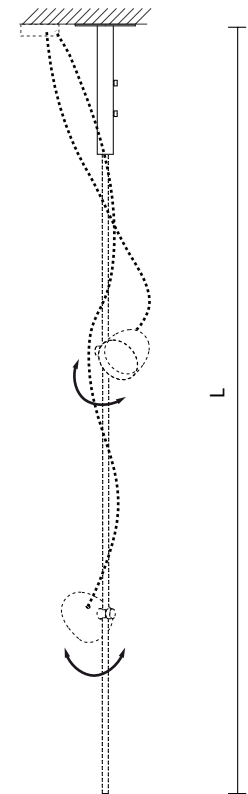

Speers Outdoor Light Source

Speers Outdoor F Accessory

Speers Outdoor C Accessory

Speers Outdoor Angle Accessory (2x)

Speers Outdoor W Accessory

Speers Outdoor Stem Accessory 120 / 150

Speers Outdoor Connection Box

Samples

Sample 1: Speers Outdoor F Accessory
+ 2 Light Source

Sample 2: 2 Speers Outdoor W Accessory
+ 3 Light Source + Connection Box + Stem (L)

Sample 3: Speers Outdoor Angle Accessory
+ 2 Light Source + Connection Box + Stem (l)

Sample 4: Speers Outdoor C Accessory
+ 2 Light Source + Connection Box + Stem (L)

light sources per connection box.