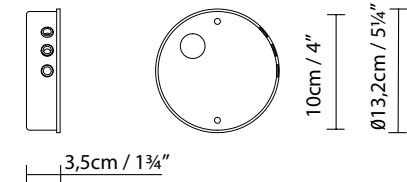

Speers Outdoor Light Source

Speers Outdoor F Accessory

Speers Outdoor C Accessory

Speers Outdoor Angle Accessory (2x)

Speers Outdoor W Accessory

Speers Outdoor Stem Accessory 120 / 150

Speers Outdoor Connection Box

Samples

Sample 1: Speers Outdoor F Accessory
+ 2 Light Source

Sample 2: 2 Speers Outdoor W Accessory
+ 3 Light Source + Connection Box + Stem (L)

Sample 3: Speers Outdoor Angle Accessory
+ 2 Light Source + Connection Box + Stem (l)