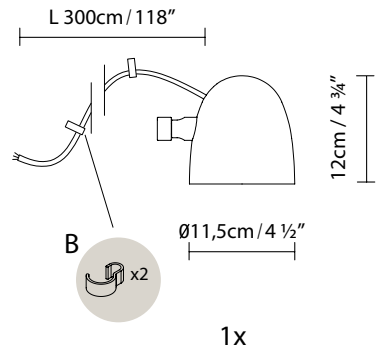

Speers Outdoor Light Source

Speers Outdoor F Accessory

Speers Outdoor C Accessory

Speers Outdoor Angle Accessory (2x)

Speers Outdoor W Accessory

Speers Outdoor Stem Accessory 120 / 150

Speers Outdoor Connection Box

Samples

Sample 1: Speers Outdoor F Accessory
+ 2 Light Source

Sample 2: 2 Speers Outdoor W Accessory
+ 3 Light Source + Connection Box + Stem (L)

Sample 3: Speers Outdoor Angle Accessory
+ 2 Light Source + Connection Box + Stem (l)

Sample 4: Speers Outdoor C Accessory
+ 2 Light Source + Connection Box + Stem (L)

light sources per connection box.