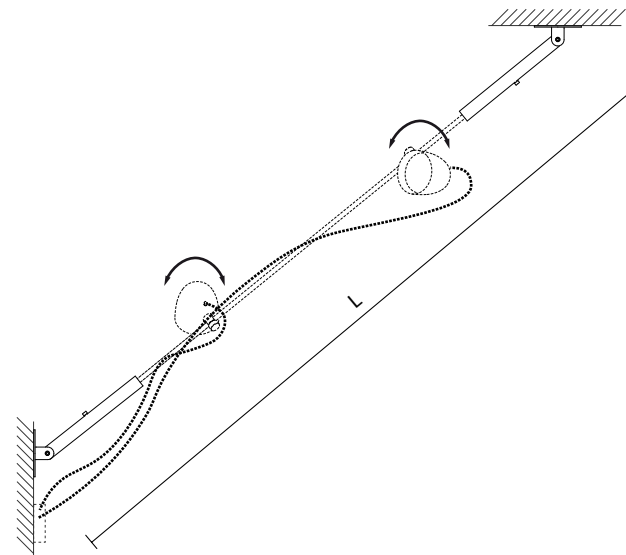

Speers Outdoor Light Source

Speers Outdoor F Accessory

Speers Outdoor C Accessory

Speers Outdoor Angle Accessory (2x)

Speers Outdoor W Accessory

Speers Outdoor Stem Accessory 120 / 150

Speers Outdoor Connection Box

Samples

Sample 1: Speers Outdoor F Accessory
+ 2 Light Source

Sample 2: 2 Speers Outdoor W Accessory
+ 3 Light Source + Connection Box + Stem (L)

Sample 3: Speers Outdoor Angle Accessory
+ 2 Light Source + Connection Box + Stem (l)

Sample 4: Speers Outdoor C Accessory
+ 2 Light Source + Connection Box + Stem (L)

light sources per connection box.