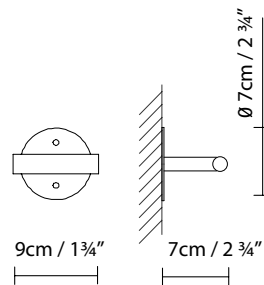

Speers Outdoor Light Source

Speers Outdoor F Accessory

Speers Outdoor C Accessory

Speers Outdoor Angle Accessory (2x)

Speers Outdoor W Accessory

Speers Outdoor Stem Accessory 120 / 150

Speers Outdoor Connection Box