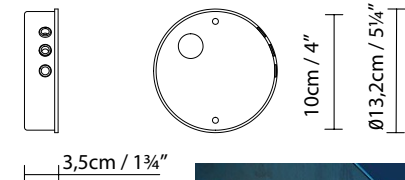

Speers Outdoor Light Source

Speers Outdoor F Accessory

Speers Outdoor C Accessory

Speers Outdoor Angle Accessory (2x)

Speers Outdoor W Accessory

Speers Outdoor Stem Accessory 120 / 150

Speers Outdoor Connection Box

Samples

Sample 1: Speers Outdoor F Accessory  
+ 2 Light Source

Sample 2: 2 Speers Outdoor W Accessory  
+ 3 Light Source + Connection Box + Stem (L)

Sample 3: Speers Outdoor Angle Accessory  
+ 2 Light Source + Connection Box + Stem (l)