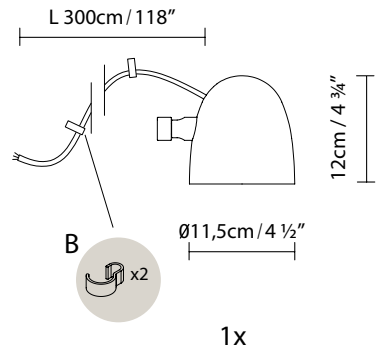

Speers Outdoor Light Source

Speers Outdoor F Accessory

Speers Outdoor C Accessory

Speers Outdoor Angle Accessory (2x)

Speers Outdoor W Accessory

Speers Outdoor Stem Accessory 120 / 150

Speers Outdoor Connection Box

Samples

Sample 1: Speers Outdoor F Accessory  
+ 2 Light Source

Sample 2: 2 Speers Outdoor W Accessory  
+ 3 Light Source + Connection Box + Stem (L)

Sample 3: Speers Outdoor Angle Accessory  
+ 2 Light Source + Connection Box + Stem (l)

Sample 4: Speers Outdoor C Accessory  
+ 2 Light Source + Connection Box + Stem (L)

light sources per connection box.