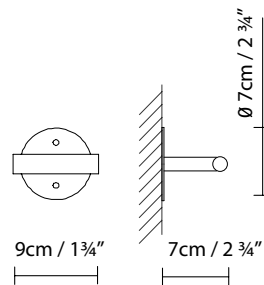

Speers Outdoor Light Source

Speers Outdoor F Accessory

Speers Outdoor C Accessory

Speers Outdoor Angle Accessory (2x)

Speers Outdoor W Accessory

Speers Outdoor Stem Accessory 120 / 150

Speers Outdoor Connection Box

Samples

Sample 1: Speers Outdoor F Accessory  
+ 2 Light Source

Sample 2: 2 Speers Outdoor W Accessory  
+ 3 Light Source + Connection Box + Stem (L)

Sample 3: Speers Outdoor Angle Accessory  
+ 2 Light Source + Connection Box + Stem (l)