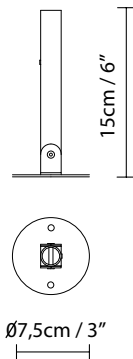

Speers Outdoor Light Source

Speers Outdoor F Accessory

Speers Outdoor C Accessory

Speers Outdoor Angle Accessory (2x)

Speers Outdoor W Accessory

Speers Outdoor Stem Accessory 120 / 150

Speers Outdoor Connection Box

Samples

Sample 1: Speers Outdoor F Accessory  
+ 2 Light Source

Sample 2: 2 Speers Outdoor W Accessory  
+ 3 Light Source + Connection Box + Stem (L)

Sample 3: Speers Outdoor Angle Accessory  
+ 2 Light Source + Connection Box + Stem (l)