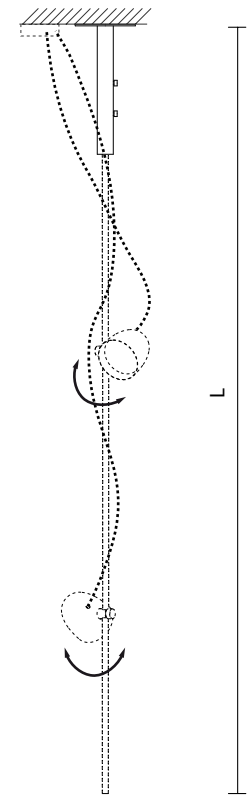

Speers Outdoor Light Source

Speers Outdoor F Accessory

Speers Outdoor C Accessory

Speers Outdoor Angle Accessory (2x)

Speers Outdoor W Accessory

Speers Outdoor Stem Accessory 120 / 150

Speers Outdoor Connection Box

Samples

Sample 1: Speers Outdoor F Accessory  
+ 2 Light Source

Sample 2: 2 Speers Outdoor W Accessory  
+ 3 Light Source + Connection Box + Stem (L)

Sample 3: Speers Outdoor Angle Accessory  
+ 2 Light Source + Connection Box + Stem (l)

Sample 4: Speers Outdoor C Accessory  
+ 2 Light Source + Connection Box + Stem (L)

light sources per connection box.