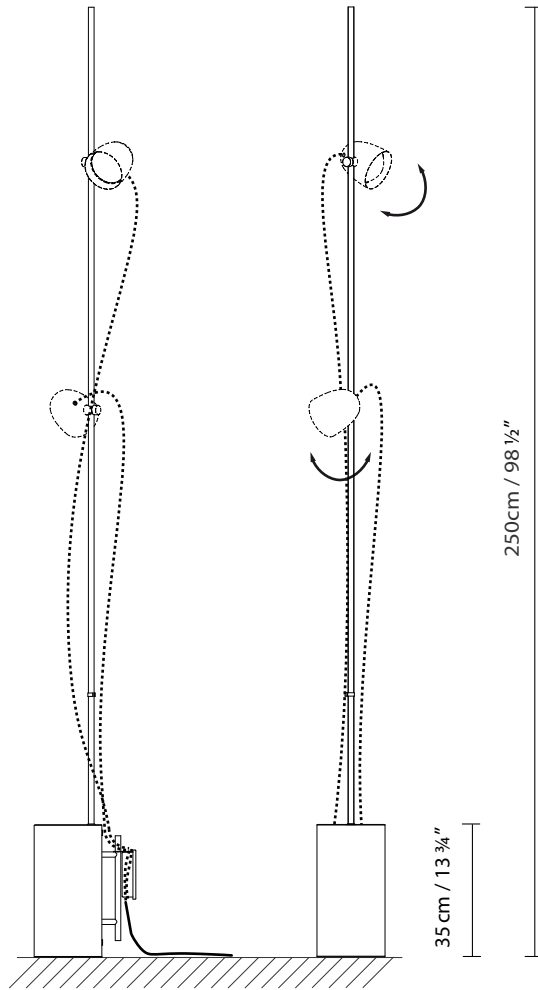

Speers Outdoor Light Source

Speers Outdoor F Accessory

Speers Outdoor C Accessory

Speers Outdoor Angle Accessory (2x)

Speers Outdoor W Accessory

Speers Outdoor Stem Accessory 120 / 150

Speers Outdoor Connection Box

Samples

Sample 1: Speers Outdoor F Accessory  
+ 2 Light Source

Sample 2: 2 Speers Outdoor W Accessory  
+ 3 Light Source + Connection Box + Stem (L)

Sample 3: Speers Outdoor Angle Accessory  
+ 2 Light Source + Connection Box + Stem (l)

Sample 4: Speers Outdoor C Accessory  
+ 2 Light Source + Connection Box + Stem (L)

light sources per connection box.