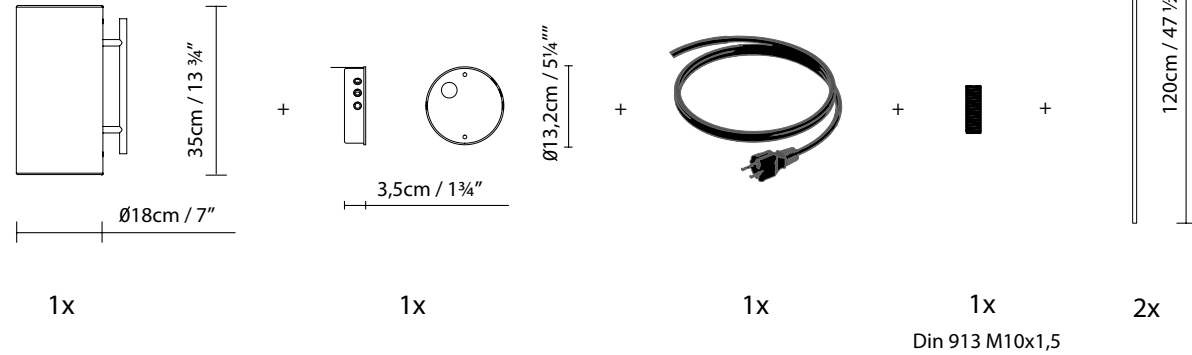

Speers Outdoor Light Source

Speers Outdoor F Accessory

Speers Outdoor C Accessory

Speers Outdoor Angle Accessory (2x)

Speers Outdoor W Accessory

Speers Outdoor Stem Accessory 120 / 150

Speers Outdoor Connection Box

Samples

Sample 1: Speers Outdoor F Accessory  
+ 2 Light Source

Sample 2: 2 Speers Outdoor W Accessory  
+ 3 Light Source + Connection Box + Stem (L)

Sample 3: Speers Outdoor Angle Accessory  
+ 2 Light Source + Connection Box + Stem (l)