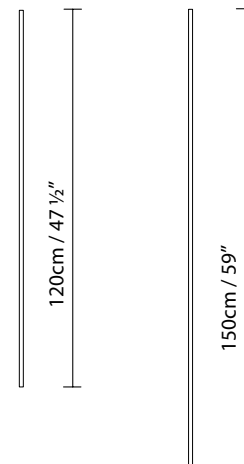

Speers Outdoor Light Source

Speers Outdoor F Accessory

Speers Outdoor C Accessory

Speers Outdoor Angle Accessory (2x)

Speers Outdoor W Accessory

Speers Outdoor Stem Accessory 120 / 150

Speers Outdoor Connection Box

Samples

Sample 1: Speers Outdoor F Accessory  
+ 2 Light Source

Sample 2: 2 Speers Outdoor W Accessory  
+ 3 Light Source + Connection Box + Stem (L)

Sample 3: Speers Outdoor Angle Accessory  
+ 2 Light Source + Connection Box + Stem (l)