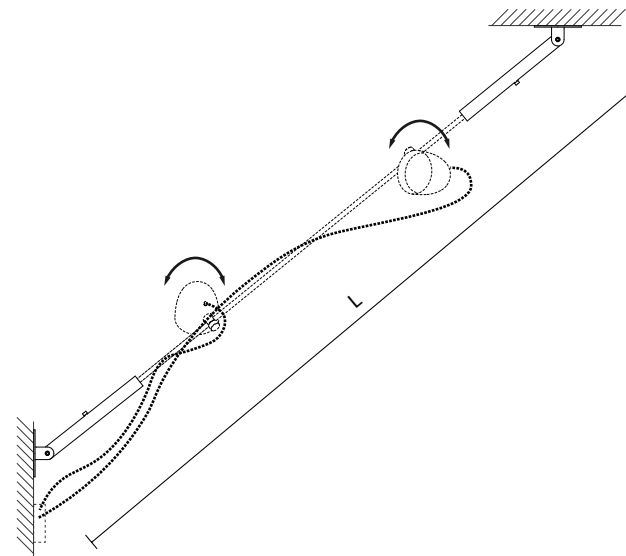

Speers Outdoor Light Source

Speers Outdoor F Accessory

Speers Outdoor C Accessory

Speers Outdoor Angle Accessory (2x)

Speers Outdoor W Accessory

Speers Outdoor Stem Accessory 120 / 150

Speers Outdoor Connection Box

Samples

Sample 1: Speers Outdoor F Accessory  
+ 2 Light Source

Sample 2: 2 Speers Outdoor W Accessory  
+ 3 Light Source + Connection Box + Stem (L)

Sample 3: Speers Outdoor Angle Accessory  
+ 2 Light Source + Connection Box + Stem (l)

Sample 4: Speers Outdoor C Accessory  
+ 2 Light Source + Connection Box + Stem (L)

light sources per connection box.