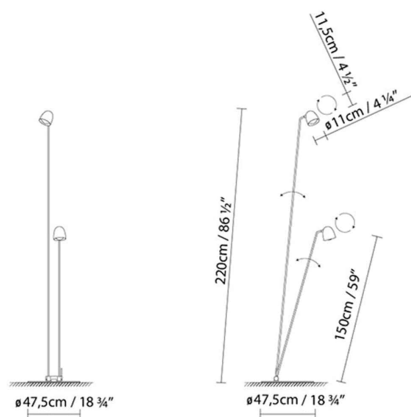

B.lux

SPEERS F

By David Abad

Description:

Floor lamp features a double shaft and two heads, both adjustable. The light source is a high-luminance LED bulb, which includes a glass lens that concentrates the light and enhances its output. Available in two finishes: textured white matte outer finish with a satin brass interior, and textured black matte exterior with satin copper interior. Single switch.

SPEERS F

- Black (matte)
- Brass
- Copper (matte)
- White (matte)

CODE	LAMP	LIGHT SOURCE	DIM	BULB	kg
729206U	SPEERS F WHITE-BRASS	LED 2 x 7W 1080lm 2700K CRI80 120V	A++		18
729202U	SPEERS F BLACK-COPPER				