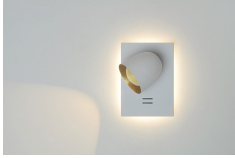

Designer

Technical drawing

3D

grupoblux.com