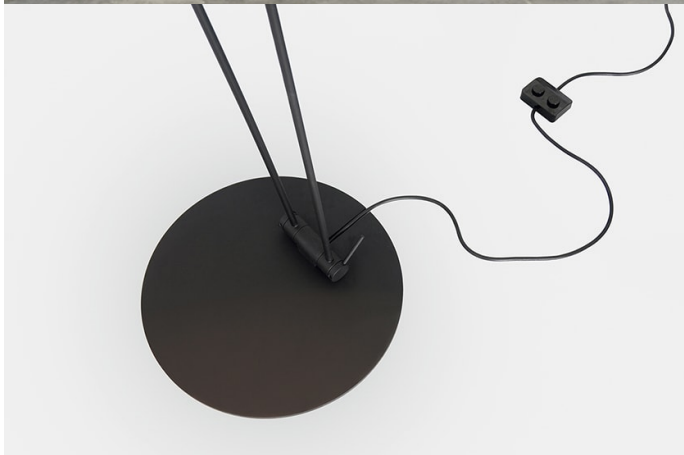

B.lux

SPEERS F

By David Abad

Description:

Floor lamp features a double shaft and two heads, both adjustable. The light source is a high-luminance LED bulb, which includes a glass lens that concentrates the light and enhances its output. Available in two finishes: textured white matte outer finish with a satin brass interior, and textured black matte exterior with satin copper interior. Single switch.

SPEERS F

- Black (matte)
- Brass
- Copper (matte)
- White (matte)

CODE	LAMP	LIGHT SOURCE	DIM	BULB	kg
729206U	SPEERS F WHITE-BRASS	LED 2 x 7W 1080lm 2700K CRI80 120V	A++		18
729202U	SPEERS F BLACK-COPPER				