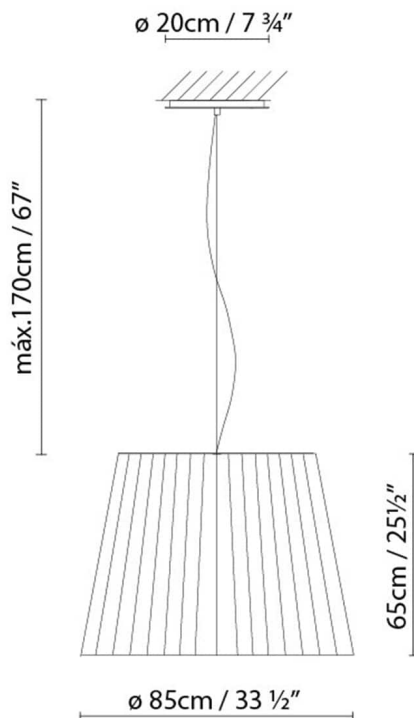

 Inc. max. 77W (E26)

Weight :

Net kg: 0.7

Gross kg: 1.5

Packaging:

N. packages: 1

Volumen m3: 0.030

Dimensions cm: 31x31x32.5

ROYAL S45

**Light source:****LED** LED 2 x 11W (E26)
 Fluo/CFL 2 x max. 23W (E26)

 Inc. 2 x max. 77W (E26)
Weight :

Net kg: 2.0

Gross kg: 4.3

Packaging:

N. packages: 1

Volumen m3: 0.141

Dimensions cm: 49x49x59

ROYAL S OVERSIZE

**Light source:****LED** LED 4 x 11W (E26)
 Fluo/CFL 4 x max. 23W (E26)

 Inc. 4 x max. 77W (E26)
Weight :

Net kg: 7.0

Gross kg: 9.4

Packaging:

N. packages: 1

Volumen m3: 0.560

Dimensions cm: 87x87x75

Collection

Designer
Technical drawing
3D
Assembly instructions