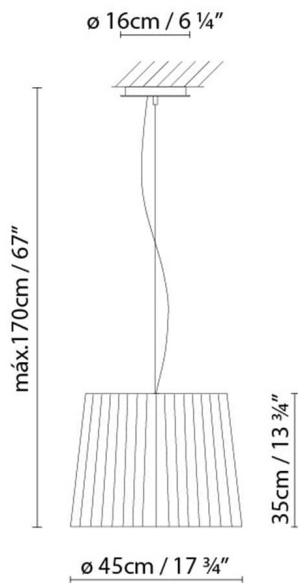

 Inc. max. 77W (E26)

Weight :

Net kg: 0.7

Gross kg: 1.5

Packaging:

N. packages: 1

Volumen m3: 0.030

Dimensions cm: 31x31x32.5

ROYAL S45

**Light source:****LED** LED 2 x 11W (E26)
 Fluo/CFL 2 x max. 23W (E26)

 Inc. 2 x max. 77W (E26)
Weight :

Net kg: 2.0

Gross kg: 4.3

Packaging:

N. packages: 1

Volumen m3: 0.141

Dimensions cm: 49x49x59

ROYAL S OVERSIZE

**Light source:****LED** LED 4 x 11W (E26)
 Fluo/CFL 4 x max. 23W (E26)

 Inc. 4 x max. 77W (E26)
Weight :

Net kg: 7.0

Gross kg: 9.4

Packaging:

N. packages: 1

Volumen m3: 0.560

Dimensions cm: 87x87x75

Collection

Designer
Technical drawing
3D
Assembly instructions