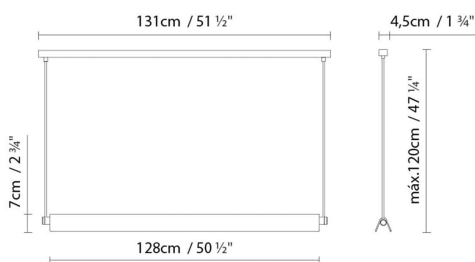

ROOF S

By David Abad

Description:

Suspension lamp made of aluminum, with transparent protective glass. Available in satin anodized silver or matte white. Combinable with various accessories: a reflector with gloss aluminum slats, a satin anodized aluminum reflective casing, texturized matte white reflective casing, or a reflective casing laminated in oak with a matte white interior. The Roof S130 also offers an accessory methacrylate reflective casing and diffuser, finished in smoked, opal white or transparent red. All these accessory options are supplied by request. Roof S emits direct and diffused light.

ROOF S130

ROOF S160

White (matte)

CODE	LAMP	LIGHT SOURCE	DIM
			  425 Peachtree Hills Ave. NE #3 Atlanta, GA 30305 404.876.1064 sales@illumco.com