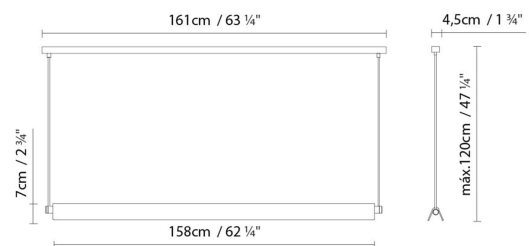

ROOF S160

White (matte)

CODE	LAMP	LIGHT SOURCE	DIM
			  425 Peachtree Hills Ave. NE #3 Atlanta, GA 30305 404.876.1064 sales@illumco.com