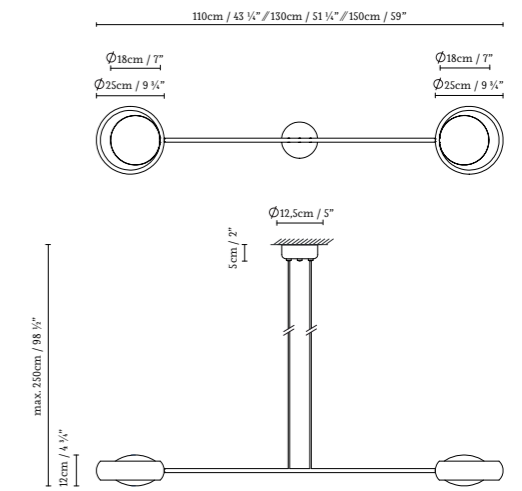

RING S1

RING S2 110/130/150

RING S6

● Black (matte) ○ White (matte) ● Brass (matte) ● Custom colors under request

765300 **RING S1** BLACK F LED 2x6W (E14) 230V 50-60Hz
 765301 **RING S1** BRASS G Fluo. max. 2x12W (E14) 230V 50-60Hz
 765302 **RING S1** WHITE

765306 **RING S2 110** BLACK F LED 4x6W (E14) 230V 50-60Hz
 765307 **RING S2 110** BRASS G Fluo. max. 4x12W (E14) 230V 50-60Hz
 765308 **RING S2 110** WHITE

765309 **RING S2 130** BLACK F LED 4x6W (E14) 230V 50-60Hz
 765310 **RING S2 130** BRASS G Fluo. max. 4x12W (E14) 230V 50-60Hz
 765311 **RING S2 130** WHITE