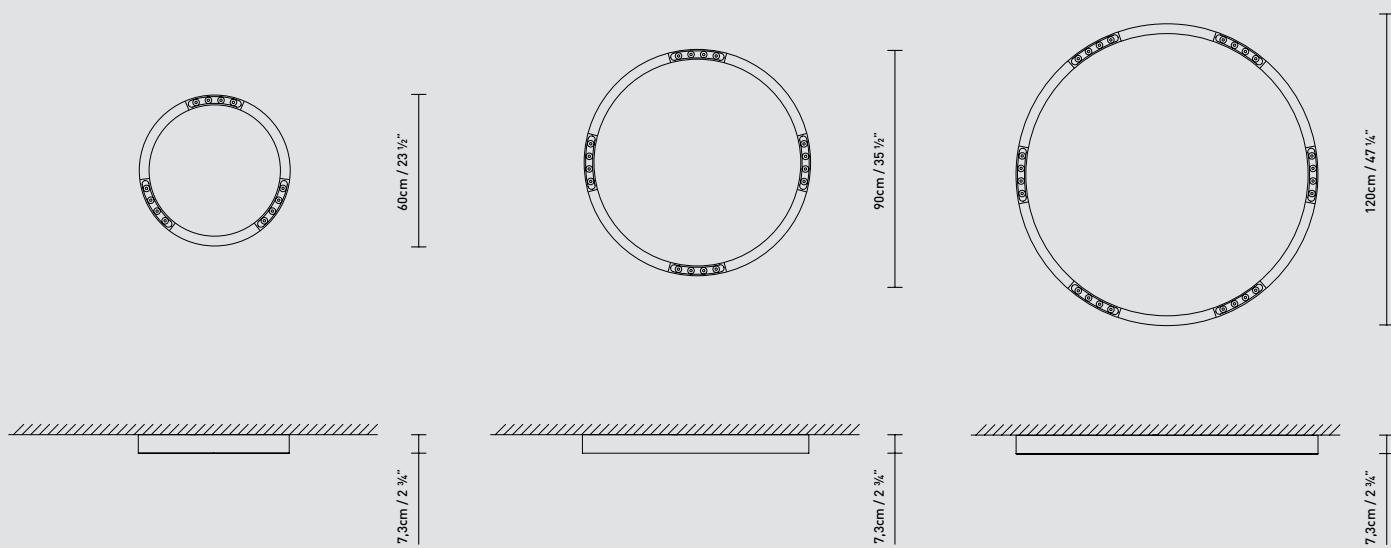

Aluminum ceiling lamp shaped in a circular ring. Light source uses LED floodlight modules, provides uniform lighting. Finishes: matte white, matte bronze, matte black, or natural oak wood. Available in three sizes. Dimmer.

- ◊ C60: LED 3 x 18W 7879lm 250mA 3000K CRI>80 120V DIM
- C90: LED 4 x 18W 9755lm 250mA 3000K CRI>80 120V DIM
- C120: LED 6 x 18W 13957lm 250mA 3000K CRI>80 120V DIM

C60

C90

C120

White (matte) Bronze (matte) Black (matte)