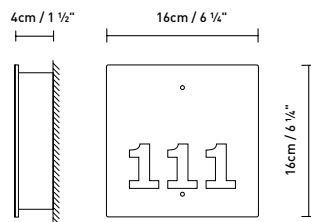

Surface wall lamp, made out of stainless steel satin finish and a polycarbonate diffuser. Standard and/or customized pictograms can be incorporated.

Fluo. comp. 5W (2G7)

illuminations
 425 Peachtree Hills Ave. NE #3 Atlanta, GA 30305
 404.876.1064 sales@illumco.com