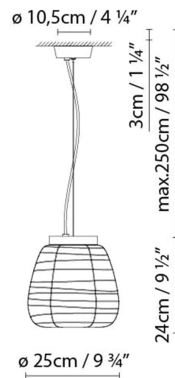

three (S3 Glass). The version with a natural wood finish has an off-white textile cable, while the black painted version has a black textile cable.

MISKO S25

Black (matte)
 Oak