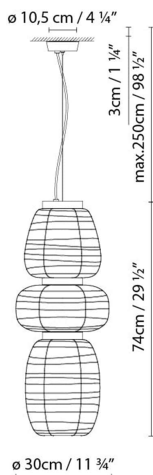

B.lux

MISKO S

By Stone Designs

Description:

Japanese-inspired single or multiple suspension lamp, all of them created around a disc that houses the light source (E27). This disc is available in a natural wood or painted matte black finish, which supports the textured blown-glass diffuser that comes in an opal matte white finish. The single lamps have one glass diffuser and are available in three sizes (S15, S25 and S35). The different configurations, since the customer can choose to set them up with two

MISKO S15

MISKO S25

MISKO S35

MISKO S2 GLASS

MISKO S3 GLASS

Black (matte)
 Oak

CODE	LAMP	LIGHT SOURCE	DIM	BULB	kg	
756300U	MISKO S15 OAK	LED 6W (E26)	A++		3,6	LED A+
756301U	MISKO S25 OAK	Fluo/CFL max. 12W (E26)	A		2,9	A
756302U	MISKO S35 OAK	Inc. max. 60W (E26)	D		3,9	D
756310U	MISKO S15 OAK SUPERIOR					
756311U	MISKO S25 OAK SUPERIOR					
756312U	MISKO S35 OAK SUPERIOR					
756320U	MISKO S15 OAK INTERMEDIATE	LED 6W (E26)	A++			LED A+
756321U	MISKO S25 OAK INTERMEDIATE	Fluo/CFL max. 12W (E26)	A			A
756322U	MISKO S35 OAK INTERMEDIATE	Inc. max. 60W (E26)	D			D
756330U	MISKO S15 OAK INFERIOR					
756331U	MISKO S25 OAK INFERIOR					
756332U	MISKO S35 OAK INFERIOR					
756305U	MISKO S15 BLACK	LED 6W (E26)	A++		3,6	LED A+
756306U	MISKO S25 BLACK	Fluo/CFL max. 12W (E26)	A		2,9	A
756307U	MISKO S35 BLACK	Inc. max. 60W (E26)	D		3,9	D
756315U	MISKO S15 BLACK SUPERIOR					
756316U	MISKO S25 BLACK SUPERIOR					
756317U	MISKO S35 BLACK SUPERIOR					
756325U	MISKO S15 BLACK INTERMEDIATE	LED 6W (E26)	A++			LED A+
756326U	MISKO S25 BLACK INTERMEDIATE	Fluo/CFL max. 12W (E26)	A			A
756327U	MISKO S35 BLACK INTERMEDIATE	Inc. max. 60W (E26)	D			D
756335U	MISKO S15 BLACK INFERIOR					
756336U	MISKO S25 BLACK INFERIOR					
756337U	MISKO S35 BLACK INFERIOR					

Collection:

Designer

Technical drawing

Assembly instructions

3D

grupoblux.com