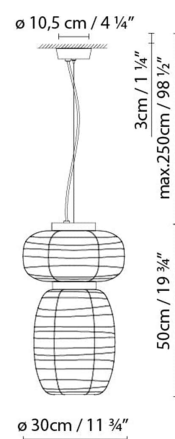

B.lux

MISKO S

By Stone Designs

Description:

Japanese-inspired single or multiple suspension lamp, all of them created around a disc that houses the light source (E27). This disc is available in a natural wood or painted matte black finish, which supports the textured blown-glass diffuser that comes in an opal matte white finish. The single lamps have one glass diffuser and are available in three sizes (S15, S25 and S35). The different configurations, since the customer can choose to set them up with two

MISKO S15

MISKO S25

MISKO S35

MISKO S2 GLASS

MISKO S3 GLASS

Black (matte)
 Oak

CODE	LAMP	LIGHT SOURCE	DIM	BULB	kg	
756300U	MISKO S15 OAK	LED 6W (E26)	A++		3,6	LED A+
756301U	MISKO S25 OAK	Fluo/CFL max. 12W (E26)	A		2,9	A
756302U	MISKO S35 OAK	Inc. max. 60W (E26)	D		3,9	D
756310U	MISKO S15 OAK SUPERIOR					
756311U	MISKO S25 OAK SUPERIOR					
756312U	MISKO S35 OAK SUPERIOR					
756320U	MISKO S15 OAK INTERMEDIATE	LED 6W (E26)	A++			LED A+
756321U	MISKO S25 OAK INTERMEDIATE	Fluo/CFL max. 12W (E26)	A			A
756322U	MISKO S35 OAK INTERMEDIATE	Inc. max. 60W (E26)	D			D
756330U	MISKO S15 OAK INFERIOR					
756331U	MISKO S25 OAK INFERIOR					
756332U	MISKO S35 OAK INFERIOR					
756305U	MISKO S15 BLACK	LED 6W (E26)	A++		3,6	LED A+
756306U	MISKO S25 BLACK	Fluo/CFL max. 12W (E26)	A		2,9	A
756307U	MISKO S35 BLACK	Inc. max. 60W (E26)	D		3,9	D
756315U	MISKO S15 BLACK SUPERIOR					
756316U	MISKO S25 BLACK SUPERIOR					
756317U	MISKO S35 BLACK SUPERIOR					
756325U	MISKO S15 BLACK INTERMEDIATE	LED 6W (E26)	A++			LED A+
756326U	MISKO S25 BLACK INTERMEDIATE	Fluo/CFL max. 12W (E26)	A			A
756327U	MISKO S35 BLACK INTERMEDIATE	Inc. max. 60W (E26)	D			D
756335U	MISKO S15 BLACK INFERIOR					
756336U	MISKO S25 BLACK INFERIOR					
756337U	MISKO S35 BLACK INFERIOR					

Collection:

Designer

Technical drawing

Assembly instructions

3D

grupoblux.com