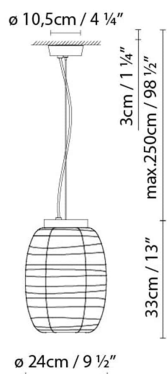

three (S3 Glass). The version with a natural wood finish has an off-white textile cable, while the black painted version has a black textile cable.

MISKO S25

MISKO S35

Black (matte)
 Oak