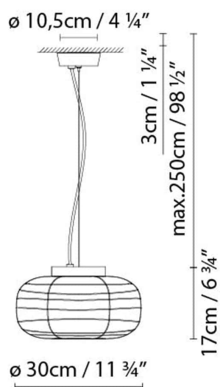

three (S3 Glass). The version with a natural wood finish has an off-white textile cable, while the black painted version has a black textile cable.

MISKO S15