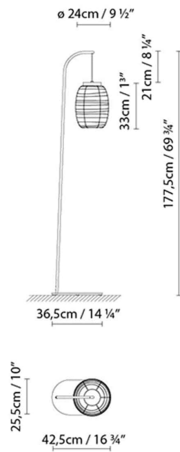

MISKO F35

● Black (matte)   ● Oak

CODE	LAMP	LIGHT SOURCE	DIM	BULB	kg
756203U	MISKO F15 WALNUT	LED 6W (E26) Fluo/CFL max. 12W (E26)	A++ A		
756204U	MISKO F25 WALNUT				
756208U	MISKO F35 WALNUT				
756205U	MISKO F15 BLACK	LED 6W (E26) Fluo/CFL max. 12W (E26)	A++ A		
756206U	MISKO F25 BLACK				
756207U	MISKO F35 BLACK