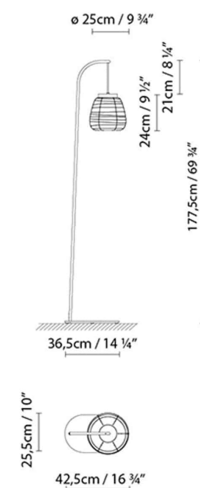

MISKO F

By Stone Designs

Description:

Japanese-inspired floor lamp, available in three sizes (F15, F25 and F35), all of them created around a disc housing the light source (E27). This disc is available in a natural wood or painted matte black finish, which supports the textured blown-glass diffuser that comes in an opal matte white finish. Metallic base and shaft painted matte black. The version with a natural wood finish has an off-white textile cable, while the black painted version has a black textile cable. Dimmer.

MISKO F15

MISKO F25