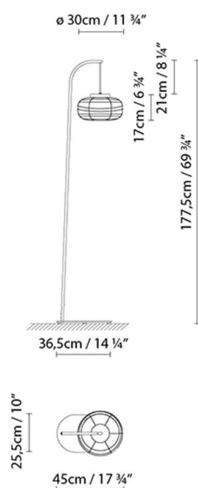

MISKO F

By Stone Designs

Description:

Japanese-inspired floor lamp, available in three sizes (F15, F25 and F35), all of them created around a disc housing the light source (E27). This disc is available in a natural wood or painted matte black finish, which supports the textured blown-glass diffuser that comes in an opal matte white finish. Metallic base and shaft painted matte black. The version with a natural wood finish has an off-white textile cable, while the black painted version has a black textile cable. Dimmer.

MISKO F15

MISKO F25