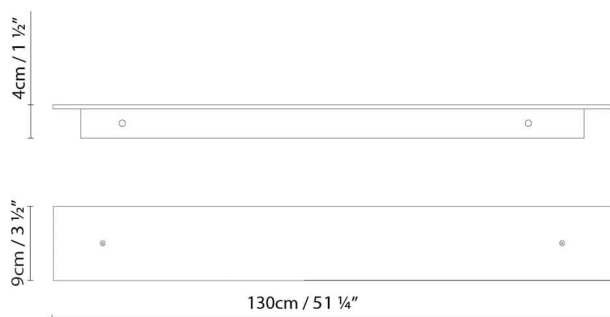

Net kg: 2.2

Gross kg: 2.7

Packaging:

N. packages: 1

Volumen m3: 0.012

Dimensions cm: 11.5x13x83

MARC W130 (1L) LED

**Light source:****LED** LED 21W 3340lm 450mA 3000K CRI>80
120V**Weight :**

Net kg: 3.8

Gross kg: 4.6

Packaging:

N. packages: 1

Volumen m3: 0.023

Dimensions cm: 145x15x11

MARC W130 (1L) FLUO

**Light source:**

Fluo. 28W (G5)

Weight :

Net kg: 3.8

Gross kg: 4.6

Packaging:

N. packages: 1

Volumen m3: 0.023

Dimensions cm: 145x15x11

MARC W130 (2L) LED

**Light source:****LED** LED 2 x 21W 6680lm 450mA
3000K CRI>80 120V**Weight :**

Net kg: 3.5

Gross kg: 4.5

Packaging:

N. packages: 1

Volumen m3: 0.023

Dimensions cm: 11.5x14x142