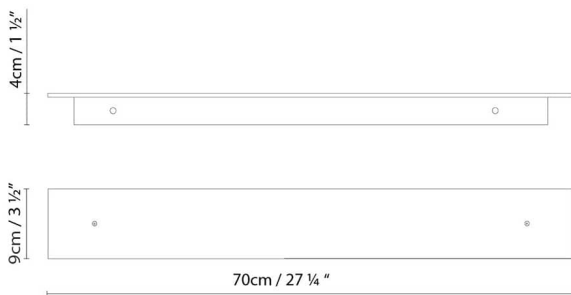

Materials:
Aluminum.

Certifications:

IP20
120V

MARC W70 (1L) LED

**Light source:**

LED LED 10,5W 1670lm 450mA 3000K CRI>80
120V

Weight :

Net kg: 2.1
Gross kg: 3.0

Packaging:

N. packages: 1
Volumen m3: 0.012
Dimensions cm: 11.5x13x83

MARC W70 (1L) FLUO

**Light source:**

Fluo. 14W (G5)

Weight :

Net kg: 2.1

Gross kg: 3.0

Packaging:

N. packages: 1

Volumen m3: 0.012

Dimensions cm: 11.5x13x83

MARC W70 (2L) LED

**Light source:****LED** LED 2 x 10,5 3340lm 450mA
3000K CRI>80 120V**Weight :**

Net kg: 2.2

Gross kg: 2.7

Net kg: 2.2

Gross kg: 2.7

Packaging:

N. packages: 1

Volumen m3: 0.012

Dimensions cm: 11.5x13x83

MARC W130 (1L) LED

**Light source:****LED** LED 21W 3340lm 450mA 3000K CRI>80
120V**Weight :**