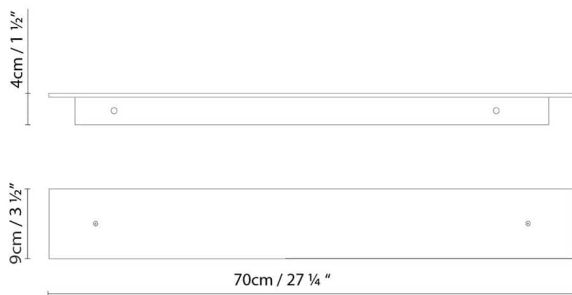

Materials:
Aluminum.

Certifications:

IP20
120V

MARC W70 (1L) LED

**Light source:**

LED LED 10,5W 1670lm 450mA 3000K CRI>80
120V

Weight :

Net kg: 2.1
Gross kg: 3.0

Packaging:

N. packages: 1
Volumen m3: 0.012
Dimensions cm: 11.5x13x83

MARC W70 (1L) FLUO

**Light source:**

Fluo. 14W (G5)

Weight :

Net kg: 2.1

Gross kg: 3.0

Packaging:

N. packages: 1

Volumen m3: 0.012

Dimensions cm: 11.5x13x83

MARC W70 (2L) LED

**Light source:****LED** LED 2 x 10,5 3340lm 450mA
3000K CRI>80 120V**Weight :**

Net kg: 2.2

Gross kg: 2.7

Net kg: 2.2

Gross kg: 2.7

Packaging:

N. packages: 1

Volumen m3: 0.012

Dimensions cm: 11.5x13x83

MARC W130 (1L) LED

**Light source:****LED** LED 21W 3340lm 450mA 3000K CRI>80
120V**Weight :**