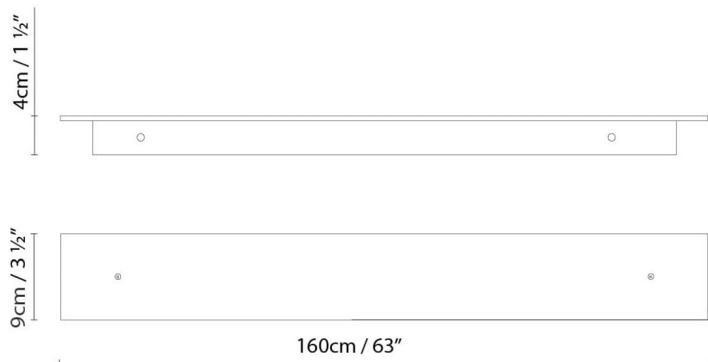

Volumen m3: 0.023

Dimensions cm: 11.5x14x142

MARC W160 (1L) LED

**Light source:**

LED LED 26,2W 4180lm 450mA
3000K CRI>80 120V

Weight :

Net kg: 4.4

Gross kg: 5.4

Net kg: 4.4

Gross kg: 5.4

Packaging:

N. packages: 1

Volumen m3: 0.030

Dimensions cm: 185x15x11

MARC W160 (2L) FLUO

**Light source:**

Fluo. 2 x 35W (G5)

Weight :

Net kg: 4.6

Gross kg: 5.6

Packaging:

N. packages: 1

Volumen m3: 0.030

Dimensions cm: 185x15x11