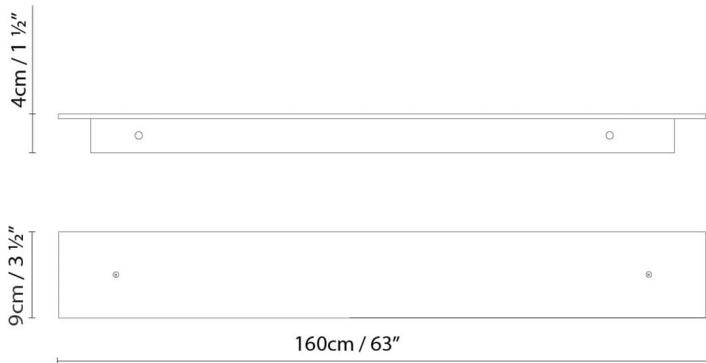

Fluo. 28W (G5)

Weight :

Net kg: 3.8

Gross kg: 4.6

Packaging:

N. packages: 1

Volumen m3: 0.023

Dimensions cm: 145x15x11

MARC W130 (2L) LED

**Light source:****LED** LED 2 x 21W 6680lm 450mA
3000K CRI>80 120V**Weight :**

Net kg: 3.5

Gross kg: 4.5

Packaging:

N. packages: 1

Volumen m3: 0.023

Dimensions cm: 11.5x14x142

MARC W130 (2L) FLUO

**Light source:**

 Fluo. 2 x 28W (G5)

Weight :

Net kg: 3.5

Gross kg: 4.5

Packaging:

N. packages: 1

Volumen m3: 0.023

Dimensions cm: 11.5x14x142

MARC W160 (1L) LED

**Light source:**

LED LED 26,2W 4180lm 450mA
3000K CRI>80 120V

Weight :

Net kg: 4.4

Gross kg: 5.4