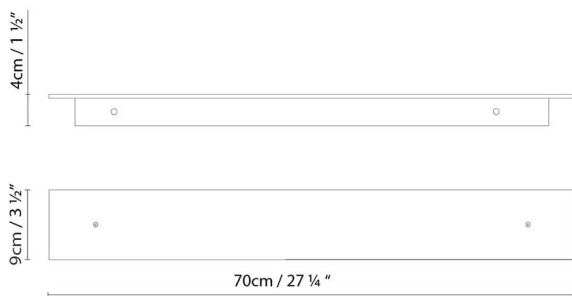

Materials:
Aluminum.

Certifications:

IP20
120V

MARC W70 (1L) LED

**Light source:**

LED LED 10,5W 1670lm 450mA 3000K CRI>80
120V

Weight :

Net kg: 2.1
Gross kg: 3.0

Packaging:

N. packages: 1
Volumen m3: 0.012
Dimensions cm: 11.5x13x83

MARC W70 (1L) FLUO

**Light source:**

Fluo. 14W (G5)

Weight :

Net kg: 2.1

Gross kg: 3.0

Packaging:

N. packages: 1

Volumen m3: 0.012

Dimensions cm: 11.5x13x83

MARC W70 (2L) LED

**Light source:****LED** LED 2 x 10,5 3340lm 450mA
3000K CRI>80 120V**Weight :**

Net kg: 2.2

Gross kg: 2.7

Net kg: 2.2

Gross kg: 2.7

Packaging:

N. packages: 1

Volumen m3: 0.012

Dimensions cm: 11.5x13x83

MARC W130 (1L) LED

**Light source:****LED** LED 21W 3340lm 450mA 3000K CRI>80
120V**Weight :**