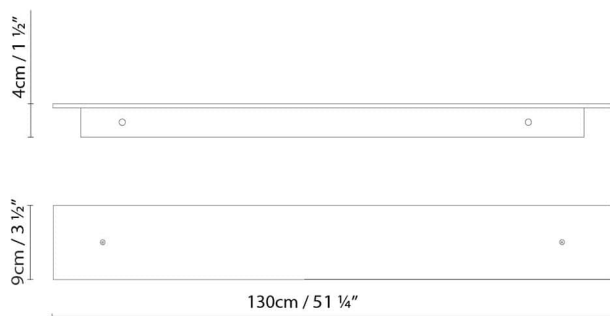

Net kg: 2.2

Gross kg: 2.7

Packaging:

N. packages: 1

Volumen m3: 0.012

Dimensions cm: 11.5x13x83

MARC W130 (1L) LED

**Light source:****LED** LED 21W 3340lm 450mA 3000K CRI>80
120V**Weight :**

Net kg: 3.8

Gross kg: 4.6

Packaging:

N. packages: 1

Volumen m3: 0.023

Dimensions cm: 145x15x11

MARC W130 (1L) FLUO

**Light source:**

Fluo. 28W (G5)

Weight :

Net kg: 3.8

Gross kg: 4.6

Packaging:

N. packages: 1

Volumen m3: 0.023

Dimensions cm: 145x15x11

MARC W130 (2L) LED

**Light source:****LED** LED 2 x 21W 6680lm 450mA
3000K CRI>80 120V**Weight :**

Net kg: 3.5

Gross kg: 4.5

Packaging:

N. packages: 1

Volumen m3: 0.023

Dimensions cm: 11.5x14x142