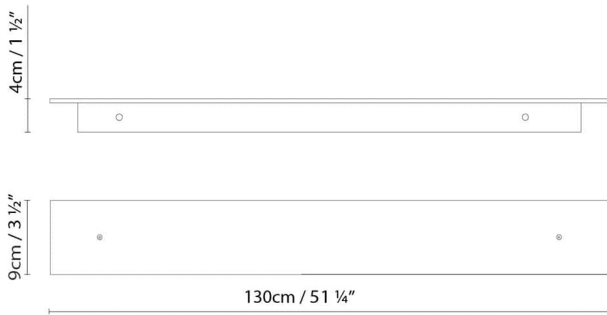

Packaging:

N. packages: 1

Volumen m3: 0.012

Dimensions cm: 11.5x13x83

MARC W70 (2L) LED

**Light source:****LED** LED 2 x 10,5 3340lm 450mA
3000K CRI>80 120V**Weight :**

Net kg: 2.2

Gross kg: 2.7

Packaging:

N. packages: 1

Volumen m3: 0.012

Dimensions cm: 11.5x13x83

MARC W70 (2L) FLUO

**Light source:**

Fluo. 2 x 14W (G5)

Weight :

Net kg: 2.2

Gross kg: 2.7

Packaging:

N. packages: 1

Volumen m3: 0.012

Dimensions cm: 11.5x13x83

MARC W130 (1L) LED

**Light source:****LED** LED 21W 3340lm 450mA 3000K CRI>80
120V**Weight :**

Net kg: 3.8

Gross kg: 4.6

Packaging:

N. packages: 1

Volumen m3: 0.023

Dimensions cm: 145x15x11

MARC W130 (1L) FLUO

**Light source:**