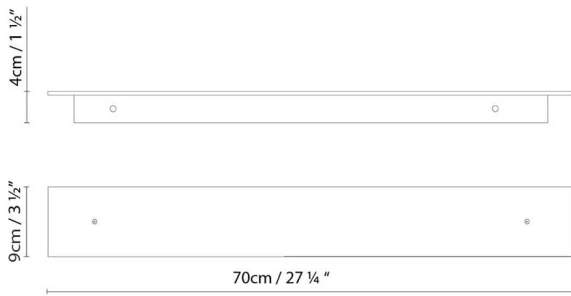

Packaging:

N. packages: 1
Volumen m3: 0.012
Dimensions cm: 11.5x13x83

MARC W70 (1L) FLUO

**Light source:**

Fluo. 14W (G5)

Weight :

Net kg: 2.1

Gross kg: 3.0

Packaging:

N. packages: 1

Volumen m3: 0.012

Dimensions cm: 11.5x13x83

MARC W70 (2L) LED

**Light source:****LED** LED 2 x 10,5 3340lm 450mA
3000K CRI>80 120V**Weight :**

Net kg: 2.2

Gross kg: 2.7

Packaging:

N. packages: 1

Volumen m3: 0.012

Dimensions cm: 11.5x13x83

MARC W70 (2L) FLUO

**Light source:**

Fluo. 2 x 14W (G5)

Weight :

Net kg: 2.2

Gross kg: 2.7

Packaging:

N. packages: 1

Volumen m3: 0.012

Dimensions cm: 11.5x13x83

MARC W130 (1L) LED

**Light source:****LED** LED 21W 3340lm 450mA 3000K CRI>80
120V**Weight :**