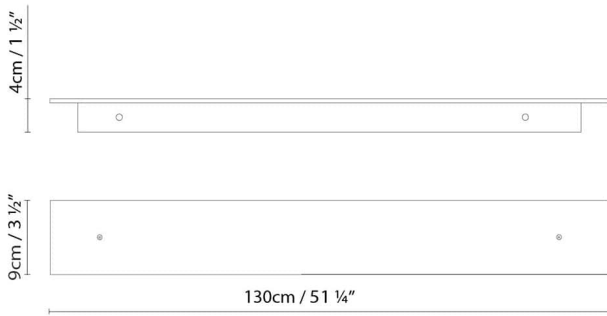

Fluo. 28W (G5)

Weight :

Net kg: 3.8

Gross kg: 4.6

Packaging:

N. packages: 1

Volumen m3: 0.023

Dimensions cm: 145x15x11

MARC W130 (2L) LED

**Light source:****LED** LED 2 x 21W 6680lm 450mA
3000K CRI>80 120V**Weight :**

Net kg: 3.5

Gross kg: 4.5

Packaging:

N. packages: 1

Volumen m3: 0.023

Dimensions cm: 11.5x14x142

MARC W130 (2L) FLUO

**Light source:**

 Fluo. 2 x 28W (G5)

Weight :

Net kg: 3.5

Gross kg: 4.5

Packaging:

N. packages: 1

Volumen m3: 0.023

Dimensions cm: 11.5x14x142

MARC W160 (1L) LED

**Light source:**

LED LED 26,2W 4180lm 450mA
3000K CRI>80 120V

Weight :

Net kg: 4.4

Gross kg: 5.4