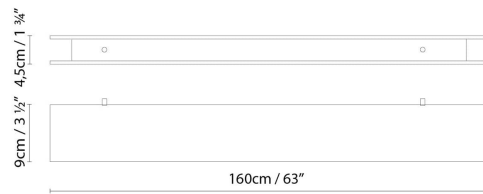

MARC C70 LED

MARC C70 FLUO

425 Peachtree Hills Ave. NE #3 Atlanta, GA 30305
404.876.1064 sales@illumco.com

MARC C130 LED

MARC C130 FLUO

MARC C160 LED

MARC C160 FLUO

CODE	LAMP	LIGHT SOURCE	DIM	BULB	kg		
839450U	MARC C70 (1L) LED GREY						
839451U	MARC C70 (1L) LED WHITE						
839452U	MARC C70 (1L) LED BLACK						
839453U	MARC C70 (1L) LED OAK						
839450DU	MARC C70 (1L) LED DIM GREY	LED 10,5W 1670lm 450mA 3000K CRI>80 120V					
839451DU	MARC C70 (1L) LED DIM WHITE		DIM	A++		3,3	LED A+
839452DU	MARC C70 (1L) LED DIM BLACK		DIM				
839453DU	MARC C70 (1L) LED DIM OAK		DIM				