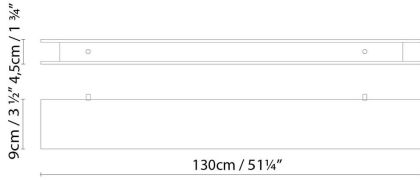

MARC C70 LED

MARC C70 FLUO

425 Peachtree Hills Ave. NE #3 Atlanta, GA 30305
404.876.1064 sales@illumco.com

MARC C130 LED

MARC C130 FLUO

MARC C160 LED

MARC C160 FLUO

CODE	LAMP	LIGHT SOURCE	DIM	BULB	kg		
839450U	MARC C70 (1L) LED GREY						
839451U	MARC C70 (1L) LED WHITE						
839452U	MARC C70 (1L) LED BLACK						
839453U	MARC C70 (1L) LED OAK						
839450DU	MARC C70 (1L) LED DIM GREY	LED 10,5W 1670lm 450mA 3000K CRI>80 120V					
839451DU	MARC C70 (1L) LED DIM WHITE		DIM	A++		3,3	LED A+
839452DU	MARC C70 (1L) LED DIM BLACK		DIM				
839453DU	MARC C70 (1L) LED DIM OAK		DIM				