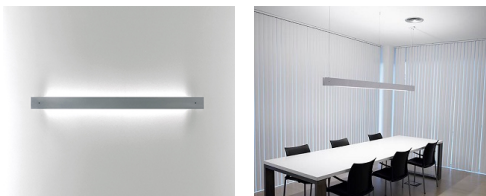

839460U	MARC C130 (1L) LED GREY					
839461U	MARC C130 (1L) LED WHITE					
839462U	MARC C130 (1L) LED BLACK					
839463U	MARC C130 (1L) LED OAK	LED 21W 3340lm 450mA 3000K CRI>80 120V		A++		5,1 LED A+
839460DU	MARC C130 (1L) LED DIM GREY				DIM	
839461DU	MARC C130 (1L) LED DIM WHITE				DIM	
839462DU	MARC C130 (1L) LED DIM BLACK				DIM	
839463DU	MARC C130 (1L) LED DIM OAK				DIM	
839470U	MARC C160 (1L) LED GREY					
839471U	MARC C160 (1L) LED WHITE					
839472U	MARC C160 (1L) LED BLACK					
839473U	MARC C160 (1L) LED OAK	LED 26,2W 4180lm 450mA 3000K CRI>80 120V		A++		7,2 LED A+
839470DU	MARC C160 (1L) LED DIM GREY				DIM	
839471DU	MARC C160 (1L) LED DIM WHITE				DIM	
839472DU	MARC C160 (1L) LED DIM BLACK				DIM	
839473DU	MARC C160 (1L) LED DIM OAK				DIM	

DIM MARC C

Marc W BLUX

Marc S BLUX

Collection:

Designer

Technical drawing

Fotometría

3D

grupoblux.com