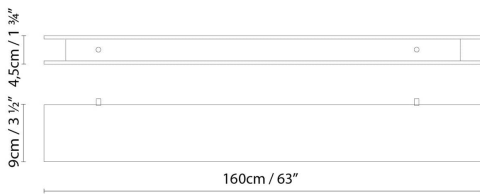

MARC C70 LED

MARC C70 FLUO

425 Peachtree Hills Ave. NE #3 Atlanta, GA 30305
404.876.1064 sales@illumco.com

MARC C130 LED

MARC C130 FLUO

MARC C160 LED

MARC C160 FLUO

CODE	LAMP	LIGHT SOURCE	DIM	BULB	kg		
839450U	MARC C70 (1L) LED GREY						
839451U	MARC C70 (1L) LED WHITE						
839452U	MARC C70 (1L) LED BLACK						
839453U	MARC C70 (1L) LED OAK						
839450DU	MARC C70 (1L) LED DIM GREY	LED 10,5W 1670lm 450mA 3000K CRI>80 120V					
839451DU	MARC C70 (1L) LED DIM WHITE		DIM	A++		3,3	LED A+
839452DU	MARC C70 (1L) LED DIM BLACK		DIM				
839453DU	MARC C70 (1L) LED DIM OAK		DIM				