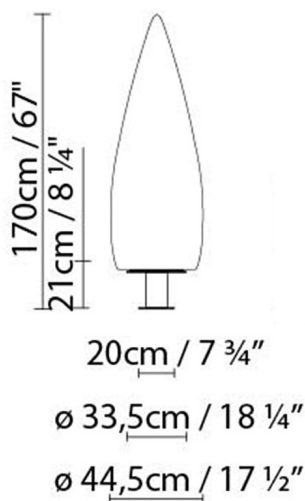

Gross kg: 15,3

Packaging:

N. packages: 1

Volume m3: 0,410

Dimensions cm: 51,5x156x51

KANPAZAR 150B LED

**Light source:**

LED A+ LED 4 x 12W 8040lm 350mA 3000K
 CRI>80 230V

Weight :

Net kg.: 13,0
 Gross kg: 15,3

Packaging:

N. packages: 1
 Volume m3: 0,410
 Dimensions cm: 51,5x156x51

KANPAZAR 150C LED

**Light source:**

LED A+ LED 4 x 12W 8040lm 350mA 3000K
 CRI>80 230V

Weight :

Net kg.: 34,0
 Gross kg: 37,0

Packaging:

N. packages: 2
 Volume m3: 0,444
 Dimensions cm: 51,5x156x51 +
 35x35x32

KANPAZAR 150D LED

**Light source:**

LED  LED 4 x 12W 8040lm 350mA 3000K
CRI>80 230V

Weight :

Net kg.: 17,0
Gross kg: 20,0

Packaging:

N. packages: 1
Volume m3: 0,475
Dimensions cm: 48x47,5x28,5

KANPAZAR 150A (2G11)

**Light source:**

  Fluo. 2 x 55W (2G11)

Weight :

Net kg.: 13.0
Gross kg: 15.3