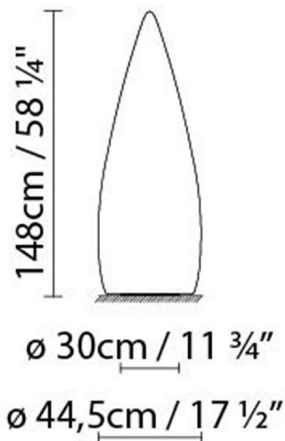

Light source:

LED A+

LED 4 x 12W 8040lm 350mA 3000K
CRI>80 230V

Weight :

Net kg.: 13,0

Gross kg: 15,3

Packaging:

N. packages: 1

Volume m3: 0,410

Dimensions cm: 51,5x156x51