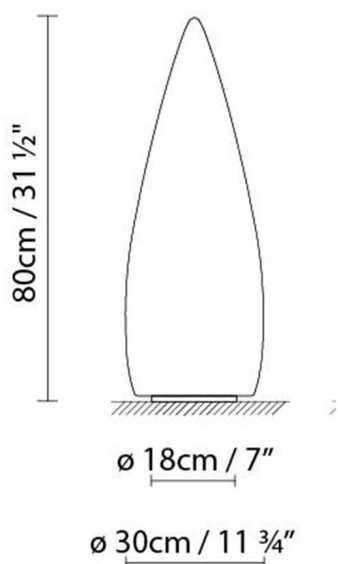

KANPAZAR 80A LED

Light source:

LED A+

LED 4 x 6W 4040lm 350mA 3000K
CRI>80 230V

Weight :

Net kg.:

Gross kg:

Packaging:

N. packages:

Volume m3:

Dimensions cm: