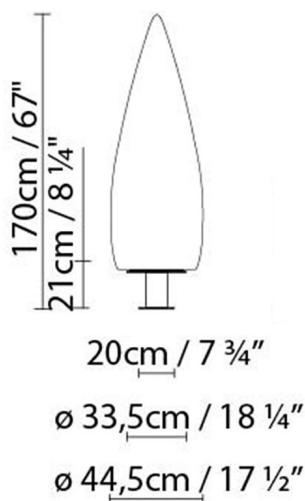

Net kg.: 17,0
Gross kg: 20,0

Packaging:

N. packages: 1
Volume m3: 0,475
Dimensions cm: 48x47,5x28,5

KANPAZAR 150A (2G11)

**Light source:**

  Fluo. 2 x 55W (2G11)

Weight :

Net kg.: 13.0
Gross kg: 15.3

Packaging:

N. packages: 1
Volume m3: 0.410
Dimensions cm: 51.5x156x51

KANPAZAR 150B (2G11)

**Light source:****Weight :**

Net kg.: 13.0

Gross kg: 15.3

Packaging:

N. packages: 1

Volume m3: 0.410

Dimensions cm: 51.5x156x51

KANPAZAR 150C (2G11)

**Light source:****Weight :**

Net kg.: 34.0

Gross kg: 37.0

Packaging:

N. packages: 2

Volume m3: 0.444

Dimensions cm: 51.5x156x51 //

35x35x32

KANPAZAR 150D (2G11)

**Light source:****Weight :**

Net kg.: 17.0
Gross kg: 20.0

Packaging:

N. packages: 2
Volume m3: 0.475
Dimensions cm: 48x47.5x28.5