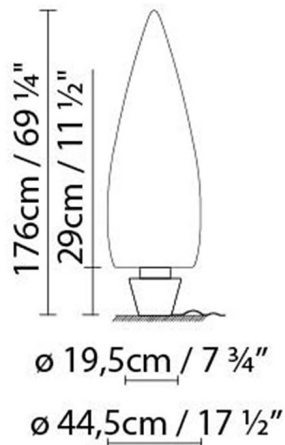

Net kg.: 34,0
 Gross kg: 37,0

Packaging:

N. packages: 2
 Volume m3: 0,444
 Dimensions cm: 51,5x156x51 +
 35x35x32

KANPAZAR 150D LED

**Light source:**

LED  LED 4 x 12W 8040lm 350mA 3000K
CRI>80 230V

Weight :

Net kg.: 17,0
Gross kg: 20,0

Packaging:

N. packages: 1
Volume m3: 0,475
Dimensions cm: 48x47,5x28,5

KANPAZAR 150A (2G11)

**Light source:**

  Fluo. 2 x 55W (2G11)

Weight :

Net kg.: 13.0
Gross kg: 15.3

Packaging:

N. packages: 1
Volume m3: 0.410
Dimensions cm: 51.5x156x51

KANPAZAR 150B (2G11)

**Light source:****Weight :**

Net kg.: 13.0

Gross kg: 15.3

Packaging:

N. packages: 1

Volume m3: 0.410

Dimensions cm: 51.5x156x51

KANPAZAR 150C (2G11)

**Light source:****Weight :**

Net kg.: 34.0

Gross kg: 37.0

Packaging:

N. packages: 2