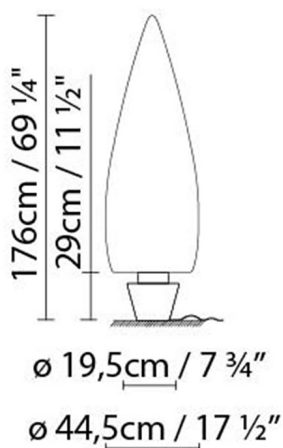

N. packages: 1

Volume m3: 0.085

Dimensions cm: 88x32x32

KANPAZAR 80C LED

**Light source:**LED 4 x 6W 4040lm 350mA 3000K
CRI>80 230V**Weight :**

Net kg.: 13.8

Gross kg: 15.4

Packaging:

Gross kg: 15,3

Packaging:

N. packages: 1

Volume m3: 0,410

Dimensions cm: 51,5x156x51

KANPAZAR 150B LED

**Light source:**

LED A+ LED 4 x 12W 8040lm 350mA 3000K
 CRI>80 230V

Weight :

Net kg.: 13,0
 Gross kg: 15,3

Packaging:

N. packages: 1
 Volume m3: 0,410
 Dimensions cm: 51,5x156x51

KANPAZAR 150C LED

**Light source:**

LED A+ LED 4 x 12W 8040lm 350mA 3000K
 CRI>80 230V

Weight :

Net kg.: 34,0
 Gross kg: 37,0

Packaging:

N. packages: 2
 Volume m3: 0,444
 Dimensions cm: 51,5x156x51 +
 35x35x32

KANPAZAR 150D LED

**Light source:**

LED  LED 4 x 12W 8040lm 350mA 3000K
CRI>80 230V

Weight :