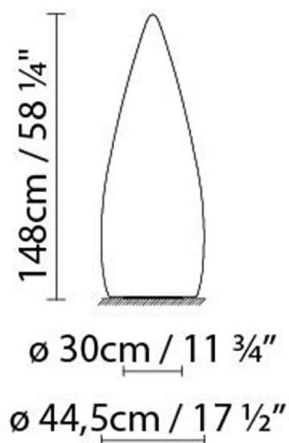

Net kg.: 17,0
Gross kg: 20,0

Packaging:

N. packages: 1
Volume m3: 0,475
Dimensions cm: 48x47,5x28,5

KANPAZAR 150A (2G11)

**Light source:**

  Fluo. 2 x 55W (2G11)

Weight :

Net kg.: 13.0
Gross kg: 15.3

Volume m3: 0.410

Dimensions cm: 51.5x156x51

KANPAZAR 150C (2G11)

**Light source:****Weight :**

Net kg.: 34.0

Gross kg: 37.0

Packaging:

N. packages: 2

Volume m3: 0.444

Dimensions cm: 51.5x156x51 //

35x35x32

KANPAZAR 150D (2G11)

**Light source:****Weight :**

Net kg.: 17.0
Gross kg: 20.0

Packaging:

N. packages: 2
Volume m3: 0.475
Dimensions cm: 48x47.5x28.5

KANPAZAR 150A (G5)

**Light source:****Weight :**

Net kg.: 13,0
Gross kg: 15,3

Packaging:

N. packages: 1
Volume m3: 0,410
Dimensions cm: 51,5x156x51

KANPAZAR 150C (G5)

**Light source:**

Fluo. 2 x 21W/39W (G5) *T5: white, red, blue, green.