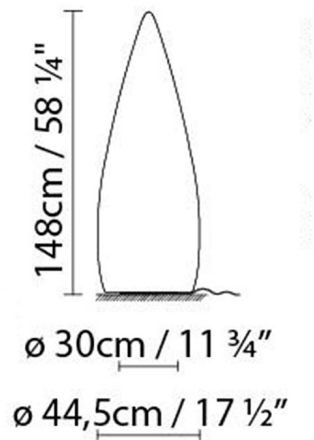

Weight :

Net kg.: 13,0
 Gross kg: 15,3

Packaging:

N. packages: 1
 Volume m3: 0,410
 Dimensions cm: 51,5x156x51

KANPAZAR 150C LED

**Light source:**

LED A+ LED 4 x 12W 8040lm 350mA 3000K
 CRI>80 230V

Weight :

Net kg.: 34,0
 Gross kg: 37,0

Packaging:

N. packages: 2
 Volume m3: 0,444
 Dimensions cm: 51,5x156x51 +
 35x35x32

KANPAZAR 150D LED

**Light source:**

LED  LED 4 x 12W 8040lm 350mA 3000K
CRI>80 230V

Weight :

Net kg.: 17,0
Gross kg: 20,0

Packaging:

N. packages: 1
Volume m3: 0,475
Dimensions cm: 48x47,5x28,5

KANPAZAR 150A (2G11)

**Light source:**

  Fluo. 2 x 55W (2G11)

Weight :

Net kg.: 13.0
Gross kg: 15.3

Packaging:

N. packages: 1
Volume m3: 0.410
Dimensions cm: 51.5x156x51

KANPAZAR 150B (2G11)

**Light source:****Weight :**

Net kg.: 13.0

Gross kg: 15.3

Packaging:

N. packages: 1