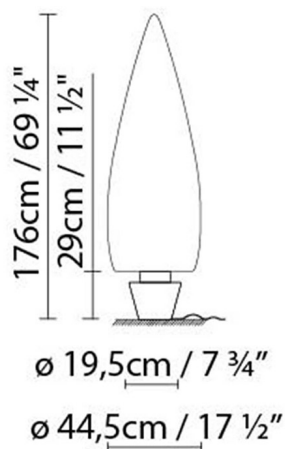

Volume m3: 0.410

Dimensions cm: 51.5x156x51

KANPAZAR 150C (2G11)

**Light source:****Weight :**

Net kg.: 34.0

Gross kg: 37.0

Packaging:

N. packages: 2

Volume m3: 0.444

Dimensions cm: 51.5x156x51 //

35x35x32

KANPAZAR 150D (2G11)

**Light source:****Weight :**

Net kg.: 17.0
Gross kg: 20.0

Packaging:

N. packages: 2
Volume m3: 0.475
Dimensions cm: 48x47.5x28.5

KANPAZAR 150A (G5)

**Light source:****Weight :**

Net kg.: 13,0
Gross kg: 15,3

Packaging:

N. packages: 1
Volume m3: 0,410
Dimensions cm: 51,5x156x51

KANPAZAR 150C (G5)

**Light source:**

Fluo. 2 x 21W/39W (G5) *T5: white, red, blue, green.

Weight :

Net kg.: 34,0
Gross kg: 37,0

Packaging:

N. packages: 2
Volume m3: 0,444
Dimensions cm: 51,5x156x51 + 35x35x32

KANPAZAR 150D (G5)

**Light source:**

Fluo. 2 x 21W/39W (G5) *T5: white, red, blue, green.