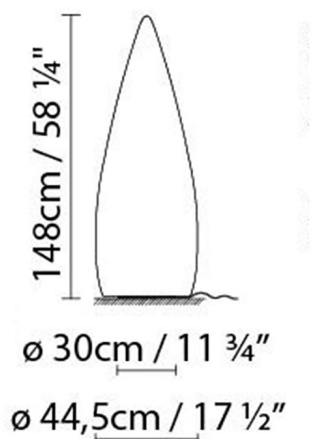

Gross kg: 15,3

Packaging:

N. packages: 1

Volume m3: 0,410

Dimensions cm: 51,5x156x51

KANPAZAR 150B LED

**Light source:**

LED A+ LED 4 x 12W 8040lm 350mA 3000K
 CRI>80 230V

Weight :

Net kg.: 13,0
 Gross kg: 15,3

Packaging:

N. packages: 1
 Volume m3: 0,410
 Dimensions cm: 51,5x156x51

KANPAZAR 150C LED

**Light source:**

LED A+ LED 4 x 12W 8040lm 350mA 3000K
 CRI>80 230V

Weight :

Net kg.: 34,0
 Gross kg: 37,0

Packaging:

N. packages: 2
 Volume m3: 0,444
 Dimensions cm: 51,5x156x51 +
 35x35x32

KANPAZAR 150D LED

**Light source:**

LED  LED 4 x 12W 8040lm 350mA 3000K
CRI>80 230V

Weight :

Net kg.: 17,0
Gross kg: 20,0

Packaging:

N. packages: 1
Volume m3: 0,475
Dimensions cm: 48x47,5x28,5

KANPAZAR 150A (2G11)

**Light source:**

  Fluo. 2 x 55W (2G11)

Weight :

Net kg.: 13.0
Gross kg: 15.3