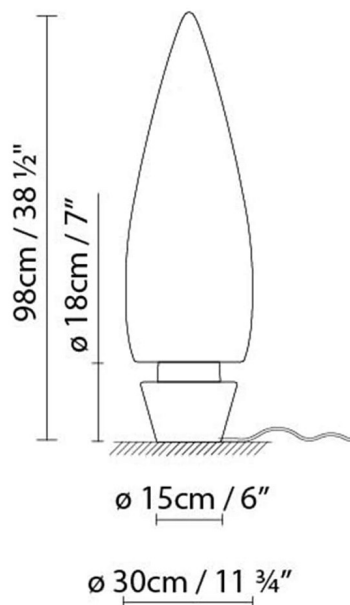

**Light source:****Weight :**

Net kg.: 6.9
Gross kg: 8.8

Packaging:

N. packages: 1
Volume m3: 0.085
Dimensions cm: 88x32x32

KANPAZAR 80B LED

**Light source:****Weight :**

Net kg.: 6.5
Gross kg: 8.8

Packaging:

N. packages: 1
Volume m3: 0.085
Dimensions cm: 88x32x32

KANPAZAR 80B FLUO

**Light source:**

Fluo. 2 x 18/24/36W (2G11)

Weight :

Net kg.: 6.5

Gross kg: 8.8

Packaging:

N. packages: 1

Volume m3: 0.085

Dimensions cm: 88x32x32

KANPAZAR 80C LED

**Light source:**LED 4 x 6W 4040lm 350mA 3000K
CRI>80 230V**Weight :**

Net kg.: 13.8

Gross kg: 15.4

Packaging:

N. packages: 2

Volume m3: 0.108

Dimensions cm: 22x22x24.5 /

88x32x32

KANPAZAR 80C FLUO

**Light source:**

Fluo. 2 x 18/24/36W (2G11)

Weight :