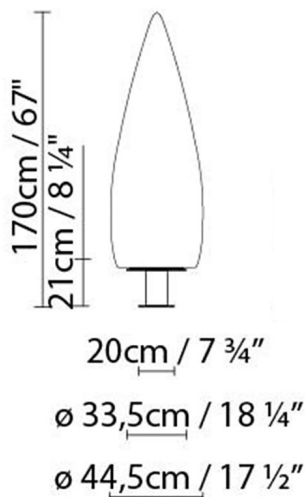

Volume m3: 0.410

Dimensions cm: 51.5x156x51

KANPAZAR 150C (2G11)

**Light source:****Weight :**

Net kg.: 34.0

Gross kg: 37.0

Packaging:

N. packages: 2

Volume m3: 0.444

Dimensions cm: 51.5x156x51 //

35x35x32

KANPAZAR 150D (2G11)

**Light source:****Weight :**

Net kg.: 17.0
Gross kg: 20.0

Packaging:

N. packages: 2
Volume m3: 0.475
Dimensions cm: 48x47.5x28.5

KANPAZAR 150A (G5)

**Light source:****Weight :**

Net kg.: 13,0
Gross kg: 15,3

Packaging:

N. packages: 1
Volume m3: 0,410
Dimensions cm: 51,5x156x51

KANPAZAR 150C (G5)

**Light source:**

Fluo. 2 x 21W/39W (G5) *T5: white, red, blue, green.

Weight :

Net kg.: 34,0
Gross kg: 37,0

Packaging:

N. packages: 2
Volume m3: 0,444
Dimensions cm: 51,5x156x51 + 35x35x32

KANPAZAR 150D (G5)

**Light source:**

Fluo. 2 x 21W/39W (G5) *T5: white, red, blue, green.