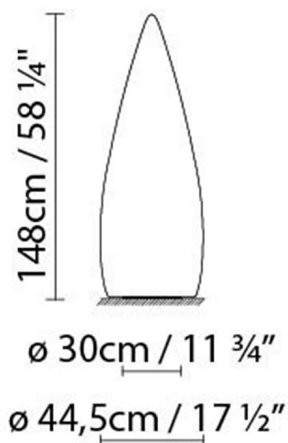

Gross kg: 15,3

Packaging:

N. packages: 1

Volume m3: 0,410

Dimensions cm: 51,5x156x51

KANPAZAR 150B LED

**Light source:**

LED A+ LED 4 x 12W 8040lm 350mA 3000K
 CRI>80 230V

Weight :

Net kg.: 13,0
 Gross kg: 15,3

Packaging:

N. packages: 1
 Volume m3: 0,410
 Dimensions cm: 51,5x156x51

KANPAZAR 150C LED

**Light source:**

LED A+ LED 4 x 12W 8040lm 350mA 3000K
 CRI>80 230V

Weight :

Net kg.: 34,0
 Gross kg: 37,0

Packaging:

N. packages: 2
 Volume m3: 0,444
 Dimensions cm: 51,5x156x51 +
 35x35x32

KANPAZAR 150D LED

**Light source:**

LED  LED 4 x 12W 8040lm 350mA 3000K
CRI>80 230V

Weight :

Net kg.: 17,0
Gross kg: 20,0

Packaging:

N. packages: 1
Volume m3: 0,475
Dimensions cm: 48x47,5x28,5

KANPAZAR 150A (2G11)

**Light source:**

  Fluo. 2 x 55W (2G11)

Weight :

Net kg.: 13.0
Gross kg: 15.3