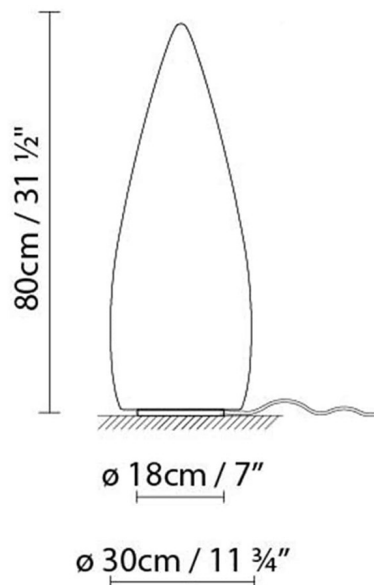

Weight :

Net kg.:

Gross kg:

Packaging:

N. packages:

Volume m3:

Dimensions cm:

KANPAZAR 80A FLUO

**Light source:****Weight :**

Net kg.: 6.9
Gross kg: 8.8

Packaging:

N. packages: 1
Volume m3: 0.085
Dimensions cm: 88x32x32

KANPAZAR 80B LED

**Light source:****Weight :**

Net kg.: 6.5
Gross kg: 8.8

Packaging:

N. packages: 1
Volume m3: 0.085
Dimensions cm: 88x32x32

KANPAZAR 80B FLUO

**Light source:**

Fluo. 2 x 18/24/36W (2G11)

Weight :

Net kg.: 6.5

Gross kg: 8.8

Packaging:

N. packages: 1

Volume m3: 0.085

Dimensions cm: 88x32x32

KANPAZAR 80C LED

**Light source:**LED 4 x 6W 4040lm 350mA 3000K
CRI>80 230V**Weight :**

Net kg.: 13.8

Gross kg: 15.4

Packaging: