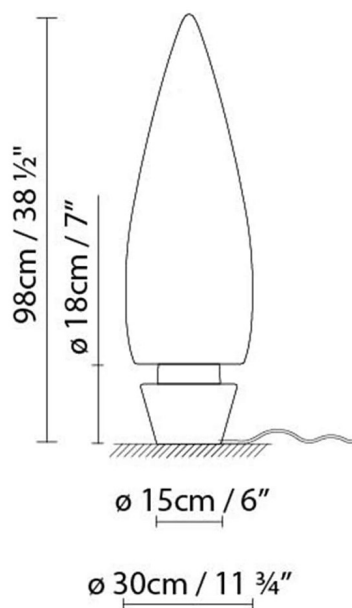

**Light source:****Weight :**

Net kg.: 6.9
Gross kg: 8.8

Packaging:

N. packages: 1
Volume m3: 0.085
Dimensions cm: 88x32x32

KANPAZAR 80B LED

**Light source:****Weight :**

Net kg.: 6.5
Gross kg: 8.8

Packaging:

N. packages: 1
Volume m3: 0.085
Dimensions cm: 88x32x32

KANPAZAR 80B FLUO

**Light source:**

Fluo. 2 x 18/24/36W (2G11)

Weight :

Net kg.: 6.5

Gross kg: 8.8

Packaging:

N. packages: 1

Volume m3: 0.085

Dimensions cm: 88x32x32

KANPAZAR 80C LED

**Light source:**LED 4 x 6W 4040lm 350mA 3000K
CRI>80 230V**Weight :**

Net kg.: 13.8

Gross kg: 15.4

Packaging:

N. packages: 2

Volume m3: 0.108

Dimensions cm: 22x22x24.5 /

88x32x32

KANPAZAR 80C FLUO

**Light source:**

Fluo. 2 x 18/24/36W (2G11)

Weight :