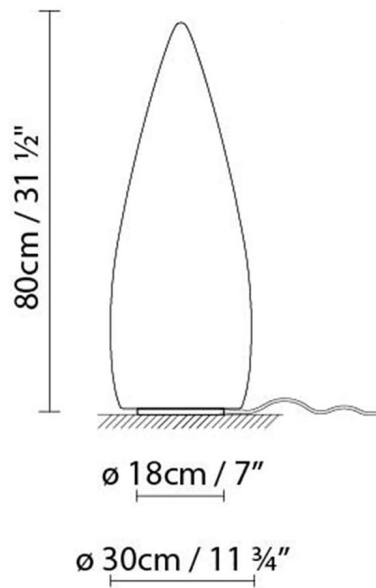

**Light source:****Weight :**

Net kg.: 6.9
Gross kg: 8.8

Packaging:

N. packages: 1
Volume m3: 0.085
Dimensions cm: 88x32x32

KANPAZAR 80B LED

**Light source:****Weight :**

Net kg.: 6.5
Gross kg: 8.8

Packaging:

N. packages: 1
Volume m3: 0.085
Dimensions cm: 88x32x32

KANPAZAR 80B FLUO

**Light source:**

Fluo. 2 x 18/24/36W (2G11)

Weight :

Net kg.: 6.5

Gross kg: 8.8

Packaging:

N. packages: 1

Volume m3: 0.085

Dimensions cm: 88x32x32

KANPAZAR 80C LED

**Light source:**LED 4 x 6W 4040lm 350mA 3000K
CRI>80 230V**Weight :**

Net kg.: 13.8

Gross kg: 15.4

Packaging:

N. packages: 2

Volume m3: 0.108

Dimensions cm: 22x22x24.5 /

88x32x32

KANPAZAR 80C FLUO

**Light source:**

Fluo. 2 x 18/24/36W (2G11)

Weight :