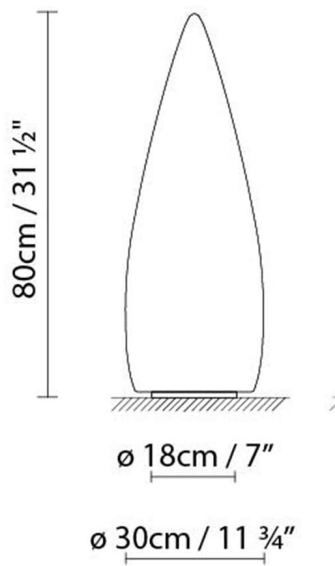

Weight :

Net kg.:

Gross kg:

Packaging:

N. packages:

Volume m3:

Dimensions cm:

KANPAZAR 80A FLUO

**Light source:****Weight :**

Net kg.: 6.9
Gross kg: 8.8

Packaging:

N. packages: 1
Volume m3: 0.085
Dimensions cm: 88x32x32

KANPAZAR 80B LED

**Light source:****Weight :**

Net kg.: 6.5
Gross kg: 8.8

Packaging:

N. packages: 1
Volume m3: 0.085
Dimensions cm: 88x32x32

KANPAZAR 80B FLUO

**Light source:**

Fluo. 2 x 18/24/36W (2G11)

Weight :

Net kg.: 6.5

Gross kg: 8.8

Packaging:

N. packages: 1

Volume m3: 0.085

Dimensions cm: 88x32x32

KANPAZAR 80C LED

**Light source:**LED 4 x 6W 4040lm 350mA 3000K
CRI>80 230V**Weight :**

Net kg.: 13.8

Gross kg: 15.4

Packaging: