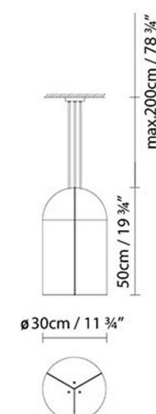

### Description:

Three-colour suspension lamp. Consists of three light bodies with a ceramic shade. The bodies' heights can be independently adjusted. Finish: earth, stone and sand, all in texturized matte finish, with shade interiors in satin white. Available in two sizes. A monochromatic version is available on request.

### IRELAND S30

CODE	LAMP	LIGHT SOURCE	DIM	BULB	kg	LED
741311U	IRELAND S20	LED 3 x 11W (E26) Fluo/CFL 3 x max. 30W (E26)	A++ A		3,67	
741312U	IRELAND S30	LED 3 x 11W (E26) Fluo/CFL 3 x max. 30W (E26)				