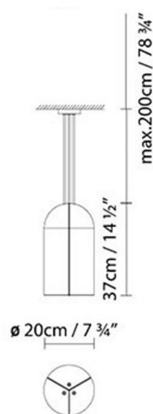

### Description:

Three-colour suspension lamp. Consists of three light bodies with a ceramic shade. The bodies' heights can be independently adjusted. Finish: earth, stone and sand, all in texturized matte finish, with shade interiors in satin white. Available in two sizes. A monochromatic version is available on request.

### IRELAND S30

CODE	LAMP	LIGHT SOURCE	DIM	BULB	kg	LED
741311U	IRELAND S20	LED 3 x 11W (E26) Fluo/CFL 3 x max. 30W (E26)	A++ A		3,67	
741312U	IRELAND S30	LED 3 x 11W (E26) Fluo/CFL 3 x max. 30W (E26)				