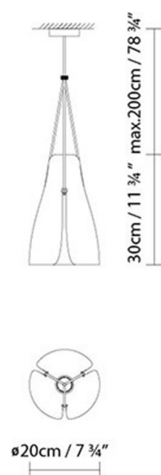

B.lux

GINKGO

By e27, Tim Brauns

Description:

Suspension lamp featuring organic forms, providing both direct and indirect light. Aluminum shade. Available colors: matte brown, matte pink and matte blue finishes, each with a pearl white interior. Available in three sizes.

GINKGO S20

GINKGO S40

GINKGO S50

CODE	LAMP	LIGHT SOURCE	DIM	BULB	kg	
740300U	GINKGO S20 BROWN	LED 11W (E26)	A++		1,31	LED A+
740301U	GINKGO S20 PINK	Fluo/CFL max. 23W (E26)	A			A
740302U	GINKGO S20 BLUE	Inc. max. 60W (E26)	D			D
740310U	GINKGO S40 BROWN	LED 11W (E26)	A++		2,2	LED A+
740311U	GINKGO S40 PINK	Fluo/CFL max. 23W (E26)	A			A
740312U	GINKGO S40 BLUE	Inc. max. 60W (E26)	D			D
740320U	GINKGO S50 BROWN	LED 11W (E26)	A++		3,2	LED A+
740321U	GINKGO S50 PINK	Fluo/CFL max. 23W (E26)	A			A
740322U	GINKGO S50 BLUE	Inc. max. 60W (E26)	D			D