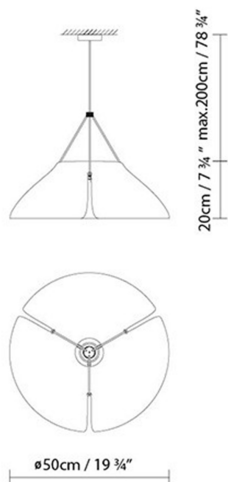

GINKGO S50

CODE	LAMP	LIGHT SOURCE	DIM	BULB	kg	
740300U	GINKGO S20 BROWN	LED 11W (E26)	A++		1,31	LED A+
740301U	GINKGO S20 PINK	Fluo/CFL max. 23W (E26)	A			A
740302U	GINKGO S20 BLUE	Inc. max. 60W (E26)	D			D
740310U	GINKGO S40 BROWN	LED 11W (E26)	A++		2,2	LED A+
740311U	GINKGO S40 PINK	Fluo/CFL max. 23W (E26)	A			A
740312U	GINKGO S40 BLUE	Inc. max. 60W (E26)	D			D
740320U	GINKGO S50 BROWN	LED 11W (E26)	A++		3,2	LED A+
740321U	GINKGO S50 PINK	Fluo/CFL max. 23W (E26)	A			A
740322U	GINKGO S50 BLUE	Inc. max. 60W (E26)	D			D

Designer

Technical drawing

Assembly instructions

3D

grupoblux.com