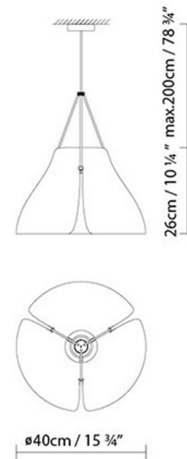

B.lux

GINKGO

By e27, Tim Brauns

Description:

Suspension lamp featuring organic forms, providing both direct and indirect light. Aluminum shade. Available colors: matte brown, matte pink and matte blue finishes, each with a pearl white interior. Available in three sizes.

GINKGO S20

GINKGO S40

GINKGO S50

CODE	LAMP	LIGHT SOURCE	DIM	BULB	kg	
740300U	GINKGO S20 BROWN	LED 11W (E26)	A++		1,31	LED A+
740301U	GINKGO S20 PINK	Fluo/CFL max. 23W (E26)	A			A
740302U	GINKGO S20 BLUE	Inc. max. 60W (E26)	D			D
740310U	GINKGO S40 BROWN	LED 11W (E26)	A++		2,2	LED A+
740311U	GINKGO S40 PINK	Fluo/CFL max. 23W (E26)	A			A
740312U	GINKGO S40 BLUE	Inc. max. 60W (E26)	D			D
740320U	GINKGO S50 BROWN	LED 11W (E26)	A++		3,2	LED A+
740321U	GINKGO S50 PINK	Fluo/CFL max. 23W (E26)	A			A
740322U	GINKGO S50 BLUE	Inc. max. 60W (E26)	D			D